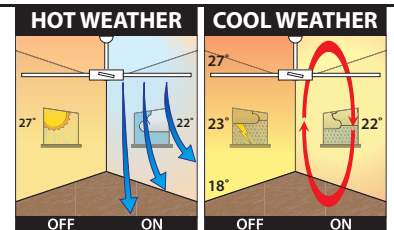

JADE

48" CEILING FAN WITH LIGHT

240v	60w	2x40w max				ACRYLIC BLADES	
			E27	E27 CFL			32° Max
MOTOR		LIGHT					

- Size: 48" (1220mm)
- Motor: 153 x 15mm (60W)
- Construction: Steel Body and Canopy
- Blades: 3 x Polycarbonate acrylic
- Blade Pitch: 11 degree
- Ceiling Rake: 32 degree max
- Control: Wall (3-speed)
- Warranty: 2 year In-Home + additional 3 years on the motor