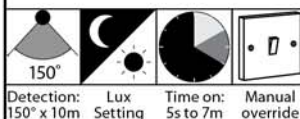

HUNTER

LED FLOODLIGHT WITH SENSOR

**420
LUMENS**

DIY
EASY INSTALLATION

8 x
1.5w

4700K
COOL
WHITE

Detection:
150° x 10m

Lux
Setting

Time on:
5s to 7m

Manual
override

Do-It-Yourself installation on walls, ceilings or under eaves. Simply plugs in to an existing batten holder. Features fully adjustable lamp heads and sensor.
12 Month Warranty.