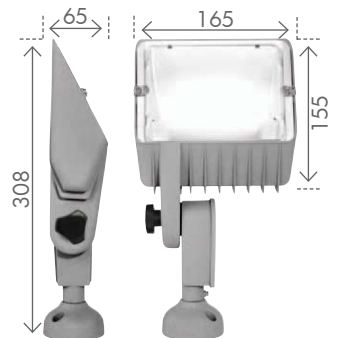

LONSDALE

MODERN EXTERIOR FLOODLIGHT

240v

500w max

Detection: 120° x 10m

Lux Setting

Time on: 8s to 5m

Manual override

Modern rounded floodlight made from powdercoated diecast aluminium and tempered glass lens with an adjustable head. IP44 Weatherproof Rated. 2 Year Warranty.

No Sensor:	17396/..
05 WHITE	
Sensor:	17397/..
05 WHITE	

GUARD

COMPACT FLOODLIGHT

240v

300w max

IP20

Shovel design floodlight made from powdercoated diecast aluminium. Features a fully adjustable head, tempered safety glass lens and high output reflector. IP20 Weatherproof Rated. 2 Year Warranty.