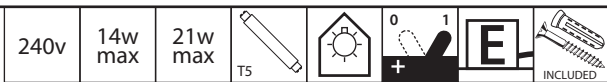

## T5 FLUORO SLIMLINE VANITY LIGHT

Slimline vanity light specifically designed for use in bathrooms, kitchens and laundries with and adjustable reflector and on/off switch.

Features T5 fluorescent technology and an electronic ballast for flicker free activation that will provide ample light to minimise shadows without being overpowering.