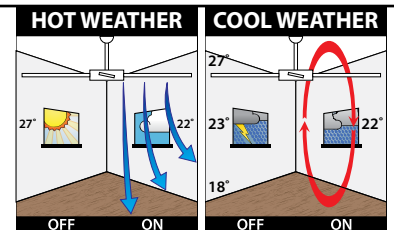

GALAXY-II

54" PROPELLER STYLE CEILING FAN

240V	36W		SOLID TIMBER BLADES			
------	-----	--	-------------------------------	--	--	--

- Size: 54" (1370mm)
- Motor: 38W (153 x 15mm) DC Motor
- Construction: Metal Body and Canopy
- Blades: 3 x Handcrafted Solid Timber
- Blade Pitch: 12 degree (effective)
- Ceiling Rake: 14 degree max
- Control: Remote (5-speed) with reverse function
- Warranty: 2 year In-Home + additional 3 years on the motor

Typically rated with Brilliant's *All-Seasons* technology for use all year round.
Matching 900mm (36") Extension Rods with loom also available.

SPEED	POWER	RPM	AIRFLOW
V	38W	225	10471m ³ /hr
IV	23W	190	8908m ³ /hr
III	12W	160	5849m ³ /hr
II	8W	130	4907m ³ /hr
I	5W	95	3774m ³ /hr