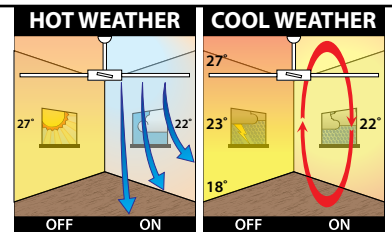

## 54" PROPELLER STYLE CEILING FAN

- Size: 54" (1370mm)
- Motor: Energy Efficient DC Motor (36W)
- Construction: Metal Body and Canopy
- Blades: 3 x Handcrafted Solid Timber
- Blade Pitch: 20 degree (average)
- Ceiling Rake: 32 degree max
- Control: LCD Remote (6-speed)
- Warranty: 2 year In-Home + additional 3 years on the motor