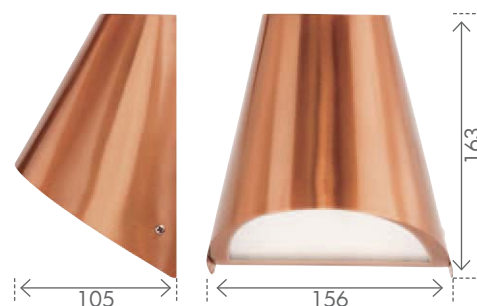

Traditional round hooded wall light constructed from diecast aluminium. IP44 Weatherproof Rated. 2 Year Warranty.

| | |
|--------------------------------|-----------------|
| Code: | 17319/.. |
| 20 BRUSHED ALUMINIUM | |

KINGSTON

HOODED WALL LIGHT

240v

35w max

GU10

CFL GU10

LED GU10

IP44

INCLUDED

Modern angular hooded wall light constructed from 304 stainless steel or 304 copper stainless steel. IP44 Weatherproof Rated. 2 Year Warranty.

| | |
|------------------------------------|-----------------|
| Code: | 17293/.. |
| 13 STAINLESS STEEL (304) | |
| 18 COPPER (304) | |