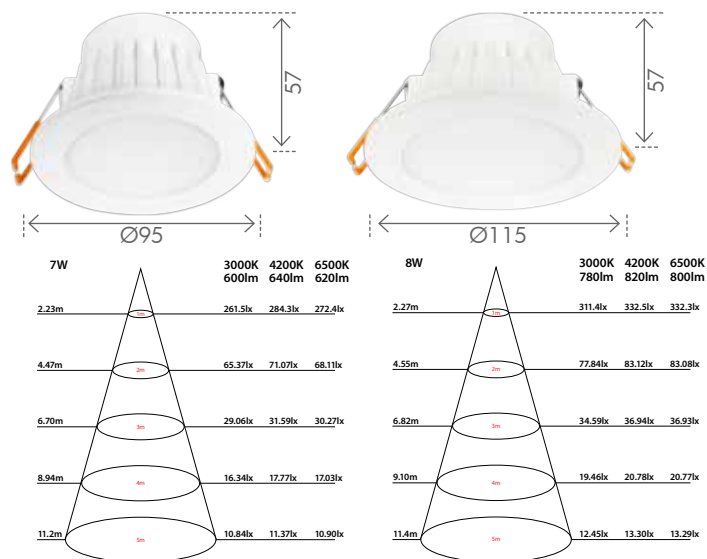

MAIN APPLICATIONS

All interior residential rooms.

MODEL NO.	WATTAGE (W)	LUMENS @ 3000K (lm)	LUMENS @ 4200K (lm)	LUMENS @ 6500K (lm)	FACIA RING ONLY	COLOURS
19589/05	7	600	640	620	19597/..	06 BLACK 13 BRUSHED NICKEL
19590/05	8	780	820	800	19598/..	06 BLACK 13 BRUSHED NICKEL 35 MATT WHITE