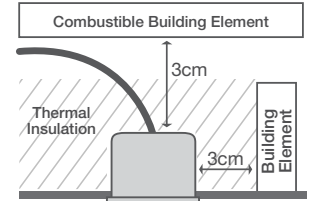

### RECOMMENDED INSTALL CLEARANCES:

Slim and compact trade quality downlight with a distinctive switch to change between three popular colour temperatures. The Delta provides a remarkable light from its wide angled diffused beam.