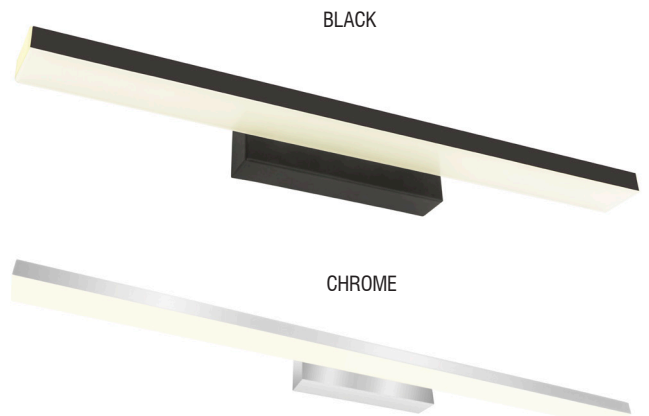

**240V/
50Hz**

15W
1000m

20734

20W
1700m

20735

3000K
COLOUR
TEMP

IP20
INDOOR
USE

3YR
WARRANTY

Darcy is a modern vanity light for contemporary bathrooms. This bathroom mirror light produces a warm-white light that is soft and bright to create comfortable and flattering illumination. The LED is enhanced with a diffuser which reduces glare and shadows, delivering the optimal light for bathroom mirror tasks.

- Bright high lumen, warm-white light colour temperature (3000k)
- Polycarbonate diffuser to minimise shadows whilst providing ample light.
- IP20 rated for indoor use.
- Made from strong, durable aluminum, iron and polycarbonate components.
- Available in two colours: matt black and chrome.
- 3-year replacement warranty

APPLICATIONS

- For use in bathrooms, laundries and powderrooms

DARCY LED VANITY LIGHT

TECHNICAL SPECIFICATIONS

Operating Voltage:	240V / 50Hz
Light Wattage:	20734: 15W max 20735: 20W max
Light Lumens:	20734/06: 900lm max 20734/15: 1000lm max 20735/06: 1500lm max 20735/15: 1700lm max
Colour Temperature:	3000K
Dimmable:	No
Ingress protection:	IP20 rated (indoor use)
Construction:	Aluminium, iron and polycarbonate components.