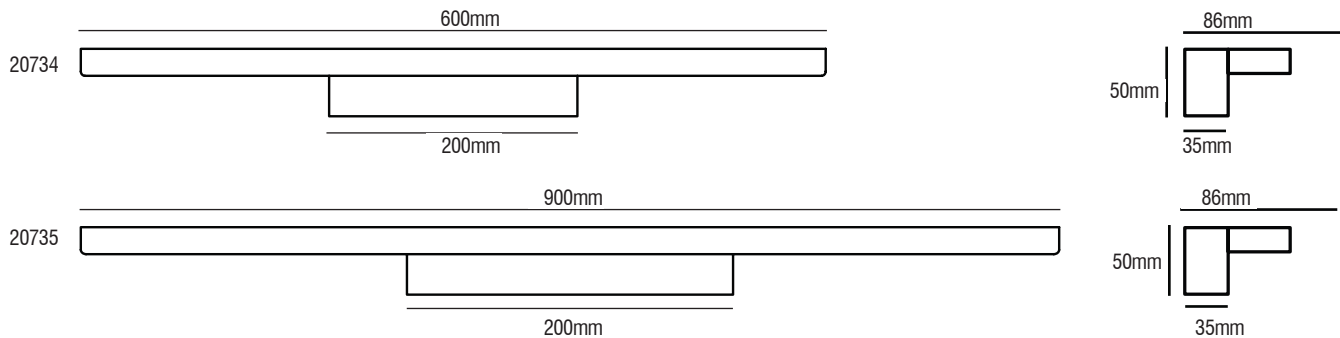

APPLICATIONS

- For use in bathrooms, laundries and powderrooms

DARCY LED VANITY LIGHT

TECHNICAL SPECIFICATIONS

Operating Voltage:	240V / 50Hz
Light Wattage:	20734: 15W max 20735: 20W max
Light Lumens:	20734/06: 900lm max 20734/15: 1000lm max 20735/06: 1500lm max 20735/15: 1700lm max
Colour Temperature:	3000K
Dimmable:	No
Ingress protection:	IP20 rated (indoor use)
Construction:	Aluminium, iron and polycarbonate components.

INSTALLATION

Must be installed by a licensed electrician

	MODEL	COLOUR	DESCRIPTION	BOX SIZE	GROSS WEIGHT	BOX QTY	BARCODE/TUN
RETAIL BOX	20734/06	Matt Black	Darcy 15W LED Vanity Light	W625 x H95 x D65 mm	1.03 kg	1 pc	9 312641 207375 >
OUTER BOX	20734/06	Matt Black	Darcy 15W LED Vanity Light			6 pc	19312641207372
RETAIL BOX	20734/15	Chrome	Darcy 15W LED Vanity Light	W625 x H95 x D65 mm	1.03 kg	1 pc	9 312641 207368 >
OUTER BOX	20734/15	Chrome	Darcy 15W LED Vanity Light			6 pc	19312641207365
RETAIL BOX	20735/06	Matt Black	Darcy 20W LED Vanity Light	W920 x H95 x D65 mm	1.30 kg	1 pc	9 312641 207399 >
OUTER BOX	204735/06	Matt Black	Darcy 20W LED Vanity Light			6 pc	19312641207396
RETAIL BOX	20735/15	Chrome	Darcy 20W LED Vanity Light	W920 x H95 x D65 mm	1.30 kg	1 pc	9 312641 207382 >
OUTER BOX	20735/15	Chrome	Darcy 20W LED Vanity Light			6 pc	19312641207389