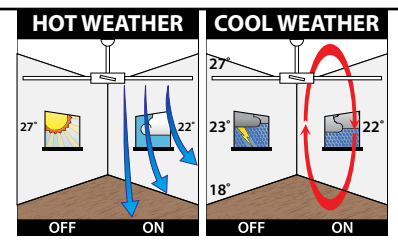

CONCORDE

60" CEILING FAN

HIGH
performance

INCLUDES REMOTE

240V	38W		 UV STABLE ABS BLADES	 35° Max			
------	-----	--	---------------------------------------	-------------	--	--	--

- Size: 60" (1520mm)
- Motor: 38W DC Motor
- Construction: Diecast Aluminium and Canopy
- Blades: 3 x Moulded Durable ABS
- Blade Pitch: 13 degree
- Ceiling Rake: 35 degree max
- Control: Remote (5-speed) with reverse function
- Warranty: 2 year In-Home + additional 3 years on the motor