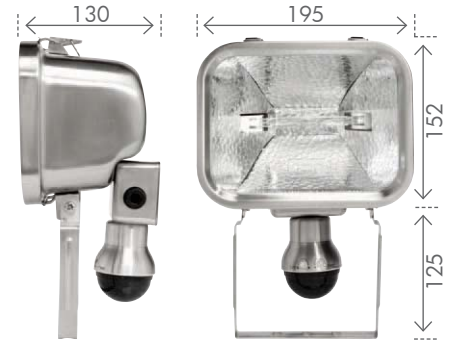

CERBERUS

HALOGEN FLOODLIGHT WITH SENSOR

Modern security floodlight in a stainless steel finish with clear tempered safety glass lens. Wall mounted is adjustable up to 45° up and down. 12 Month Warranty.

240v
300w max
R7s
IP44
INCLUDED
Detection: 120° x 10m
Lux Setting
Time on: 5s to 8m
Manual override

Code:	17398/..
16 STAINLESS STEEL	9 312641 173984 >

MASCOT

HALOGEN FLOODLIGHT WITH SENSOR

Box style security floodlight with a black painted outer casing and clear tempered safety glass lens. Wall mount is adjustable up 45° up and down while the sensor can be adjusted 30° in all directions. 12 Month Warranty.

240v
500w max
R7s
IP44
INCLUDED
Detection: 120° x 12m
Lux Setting
Time on: 8s to 5m
Manual override

Code:	100425/..
06 BLACK	9 312641 425069 >