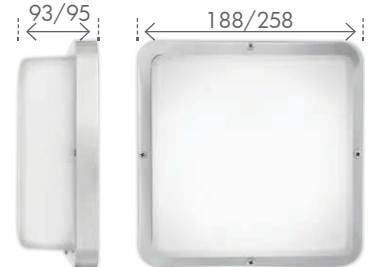

## SQUARE WALL LIGHT

240v

60w max

INCLUDED

Modern square wall light with durable stainless steel trim and matte opal frosted glass diffuser.  
IP44 Weatherproof Rated.  
2 Year Warranty.

Sml:	<b>17276/..</b>
<b>13</b> STAINLESS STEEL	 9 312641 172765 >
Lrg:	<b>17278/..</b>
<b>13</b> STAINLESS STEEL	 9 312641 172789 >

## RECTANGULAR WALL LIGHT

240v

60w max

INCLUDED

Modern rectangular wall light with durable stainless steel trim and matte opal frosted glass diffuser.  
IP44 Weatherproof Rated.  
2 Year Warranty.

Sml:	<b>17275/..</b>
<b>13</b> STAINLESS STEEL	 9 312641 172758 >
Lrg:	<b>17277/..</b>
<b>13</b> STAINLESS STEEL	 9 312641 172772 >
Grill:	<b>17279/..</b>
<b>13</b> STAINLESS STEEL	 9 312641 172796 >