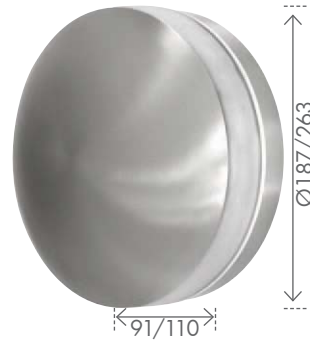

BULLET

DOMED WALL/CEILING LIGHT

- 240v
- 60w max
- E27
- E27 CFL
- IP44
- INCLUDED

Smooth domed design wall or ceiling light, constructed from durable 304 stainless steel.
IP44 Weatherproof rated.
2 Year Warranty.

Sml:	17368/..
16 STAINLESS STEEL (304)	9 312641 173687 >
Lrg:	17369/..
16 STAINLESS STEEL (304)	9 312641 173694 >

GUERNSEY

DECORATIVE SQUARE WALL/CEILING LIGHT

- 240v
- 9w max
- GX53 CFL
- 2x14w max
- E27 CFL
- IP44

Modern square decorative style wall or ceiling light, constructed from 304 stainless steel.
IP44 Weatherproof rated.
2 Year Warranty.

Sml:	17321/..
16 STAINLESS STEEL (304)	9 312641 173212 >
Lrg:	17322/..
16 STAINLESS STEEL (304)	9 312641 173229 >

JERSEY

DECORATIVE ROUND WALL/CEILING LIGHT

- 240v
- 9w max
- GX53 CFL
- 2x14w max
- E27 CFL
- IP44

Modern round decorative style wall or ceiling light, constructed from 304 stainless steel.
IP44 Weatherproof rated.
2 Year Warranty.