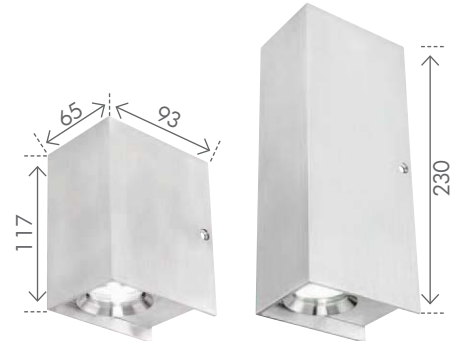

BIALETTI

MODERN BLOCK WALL LIGHTS

240v
10w max
CFL GU10
LED GU10
IP54
INCLUDED
240v
240v
240v

Modern block wall lights constructed from architectural grade brushed aluminium. Available in down or up/down configurations. IP54 Weatherproof protection. 2 Year Warranty.

WALL:	17380/..
20 BRUSHED ALUMINIUM	
U/D:	17381/..
20 BRUSHED ALUMINIUM	

CARNABY

GLASS WALL LIGHT

240v
100w max
R7s
IP44
INCLUDED
240v
240v
240v

Modern exterior wall light constructed from high-grade 316 stainless steel with a tempered glass plate. IP44 Weatherproof rated. 2 Year Warranty.