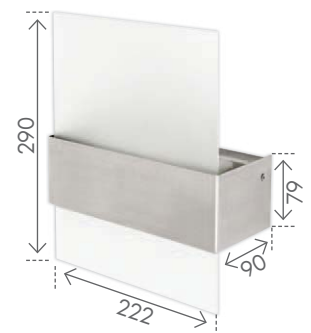

WALL:	17380/..
20 BRUSHED ALUMINIUM	
U/D:	17381/..
20 BRUSHED ALUMINIUM	

CARNABY

GLASS WALL LIGHT

240v
100w max
R7s
IP44
INCLUDED
240v
240v
240v

Modern exterior wall light constructed from high-grade 316 stainless steel with a tempered glass plate. IP44 Weatherproof rated. 2 Year Warranty.