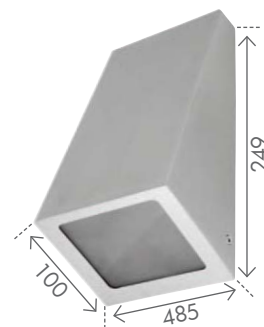

## MODERN WEDGE LIGHT

- 240v
- 18w max
- E27
- E27 CFL
- IP44
- INCLUDED

Modern wedge style wall light constructed from high-grade 316 stainless steel.  
IP44 Weatherproof protection.  
2 Year Warranty.

## MODERN WEDGE LIGHT

- 240v
- 60w max
- E27
- E27 CFL
- IP44
- INCLUDED

Modern wedge style wall light constructed from durable 304 stainless steel.  
IP44 Weatherproof protection.  
2 Year Warranty.

Code:	<b>17389/..</b>
<b>16</b> STAINLESS STEEL (304)	9 312641 173892 >