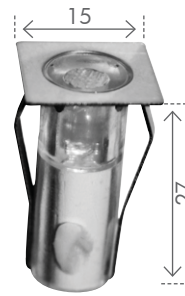

ASTA

SQUARE LED DECKLIGHT KIT

12v
10x0.07w max
LED
IP44
2.4VA 200mA
12mm

10 Piece deck light kit with 15mm square LED fittings with a 304 stainless steel finish.
Easy to install on a DIY basis with 5m of cable and a plug-in transformer.

Code:	99975/..
03 BLUE	9 312641 992035 >
05 WHITE	9 312641 992059 >

ASTA

SQUARE LED DECKLIGHT KIT

12v
10x0.07w max
LED
IP44
2.4VA 200mA
22mm

10 Piece deck light kit with 30mm square LED fittings with a 304 stainless steel finish.
Easy to install on a DIY basis with 5m of cable and a plug-in transformer.

Code:	99977/..
03 BLUE	9 312641 994039 >
05 WHITE	9 312641 509943 >

COSA

ROUND LED DECKLIGHT KIT

12v
10x0.07w max
LED
IP44
2.4VA 200mA
22mm

10 Piece deck light kit with 30mm round LED fittings with a 304 stainless steel finish.
Easy to install on a DIY basis with 5m of cable and a plug-in transformer.