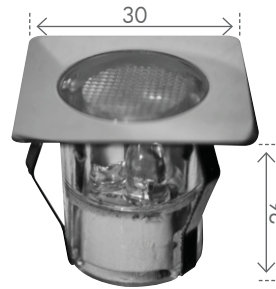

ASTA

SQUARE LED DECKLIGHT KIT

12v
10x0.07w max
LED
IP44
2.4VA 200mA
12mm

10 Piece deck light kit with 15mm square LED fittings with a 304 stainless steel finish.
Easy to install on a DIY basis with 5m of cable and a plug-in transformer.

Code:	99975/..
03 BLUE	9 312641 992035 >
05 WHITE	9 312641 992059 >

ASTA

SQUARE LED DECKLIGHT KIT

12v
10x0.07w max
LED
IP44
2.4VA 200mA
22mm

10 Piece deck light kit with 30mm square LED fittings with a 304 stainless steel finish.
Easy to install on a DIY basis with 5m of cable and a plug-in transformer.

Code:	99977/..
03 BLUE	9 312641 994039 >
05 WHITE	9 312641 509943 >

COSA

ROUND LED DECKLIGHT KIT

12v
10x0.07w max
LED
IP44
2.4VA 200mA
22mm

10 Piece deck light kit with 30mm round LED fittings with a 304 stainless steel finish.
Easy to install on a DIY basis with 5m of cable and a plug-in transformer.