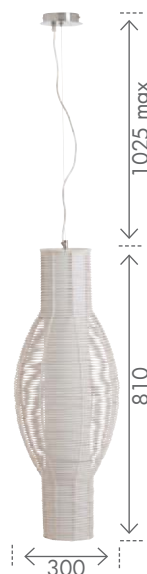

ARU

RATTAN PENDANT

Contemporary fusiform shaped rattan whip pendant with white cotton internal diffuser to give an even and warm light. Adjustable to suit ceiling height variations. 12 Month Warranty.

Code:	100156/..
37 WHITE	9 312641 156376 >