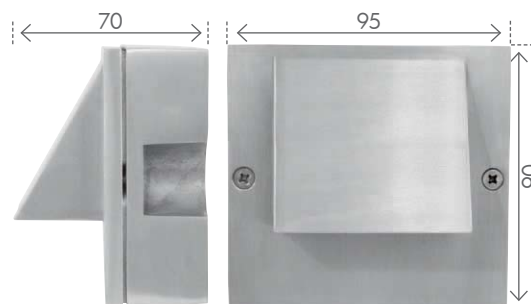

Code:	17295/..
20 SATIN SILVER	9 312641 729563 >

MYRI

STEP LIGHT TWIN PACK

240v
20w max
G4
IP44
INCLUDED

Modern square step lights with a brushed aluminium finish and frosted glass lens. Pre-wired for easy installation on steps, paths and walls. IP44 Weatherproof Rated. 2 Year Warranty.