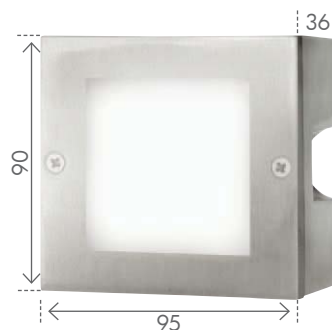

AMITY

STEP LIGHT TWIN PACK

240v
20w max
G4
IP44
INCLUDED

Modern square step lights with a brushed aluminium finish and frosted glass lens. Pre-wired for easy installation on steps, paths and walls. IP44 Weatherproof Rated. 2 Year Warranty.

Code:	17295/..
20 SATIN SILVER	9 312641 729563 >

MYRI

STEP LIGHT TWIN PACK

240v
20w max
G4
IP44
INCLUDED

Modern square step lights with a brushed aluminium finish and frosted glass lens. Pre-wired for easy installation on steps, paths and walls. IP44 Weatherproof Rated. 2 Year Warranty.