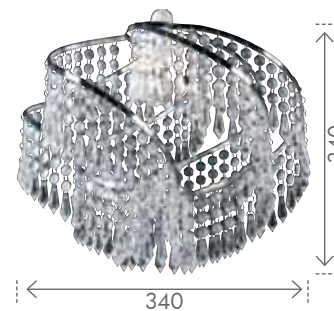

AMARO

SPIRAL BEADED BATTEN FIX/PENDANT SHADE

European designed chrome spiral shade. Features glass-like beads in a cascading droplet design. Can be used as a pendant or batten fix. Should be used with a max 60W bulb.

Code:	100336/..
13 BRUSHED CHROME	 9 312641 363132 >

JEWEL

BEADED BATTEN FIX/PENDANT SHADE

Decorative acrylic beaded shade in an attractive drum shape. Can be used as a pendant, batten fix or lamp shade. Should be used with a max 60W bulb.