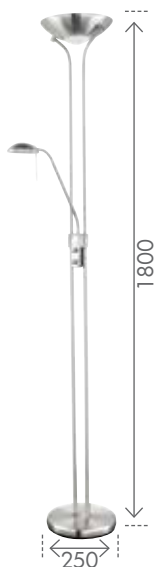

# HUNTINGTON

MOTHER & CHILD UPLIGHTER

240V	300W max		40W max				
		Uplighter	Reading				

Elegant uplighter with a convenient reading light in a brushed steel finish. 12 Month Warranty.

Code:	<b>18094/..</b>
<b>13</b> BRUSHED STEEL	
	9 312641 180944 >

# ELITE

2 LIGHT FLOOR LAMP

240V	2x50W max				
------	-----------	--	--	--	--

Elegant twin floor light in a brushed steel finish. 12 Month Warranty.

Code:	<b>26141/..</b>
<b>13</b> BRUSHED STEEL	
	9 312641 131410 >