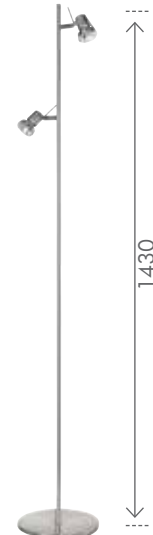

# HUNTINGTON

MOTHER & CHILD UPLIGHTER

240V	300W max		40W max				
		Uplighter	Reading				

Elegant uplighter with a convenient reading light in a brushed steel finish. 12 Month Warranty.

Code:	<b>18094/..</b>
<b>13</b> BRUSHED STEEL	
	9 312641 180944 >

# ELITE

2 LIGHT FLOOR LAMP

240V	2x50W max				
------	-----------	--	--	--	--

Elegant twin floor light in a brushed steel finish. 12 Month Warranty.

Code:	<b>26141/..</b>
<b>13</b> BRUSHED STEEL	
	9 312641 131410 >