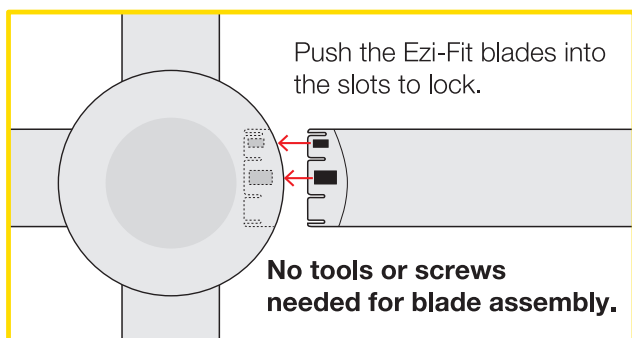

CAIRNS 52"

DC Ceiling Fan

CEILING FAN

TECHNICAL SPECIFICATIONS

Size	52 inch (1320mm)
Motor Type	DC (Direct Current)
Operating Voltage	220-240V AC / 50Hz
Motor Wattage	35W
Construction	ABS body and canopy
Blade Material	Moulded ABS (x4)
Ceiling Install	Hangsure
Blade Pitch	12 degrees (effective)
Ceiling Rake	10 degrees max
Control	6 speed remote control (included)
Light Control	2 x 40W max (B22) / 18W max (LED light kit)
Colour Temperature	3000K / 4200K / 6500K (LED light kit only)
Lumens	1100lm (LED light kit only)
Dimmable	Yes (LED light kit only) / For B22, must use a dimmable globes
Other models available	22970/05 - 48" Matt white no light 22970/06 - 48" Matt black no light 22974/05 - 48" Matt white B22 light 22974/06 - 48" Matt black B22 light
Warranty	3 year in-home plus 3 year replacement (6-Year) *Limited warranty for wall controller, remote controller and light. Refer to warranty card inside the box for more details.
Standard	AS/NZS 60335-1 AS/NZS 60335-2-80 AS/NZS 60598-1 AS/NZS 60598-2-1
Patent	2018201157
Airflow	11,300 m³/hr max

ACCESSORIES (sold separately)

Extension Rod with loom kits, 900mm x Ø21mm	100550/05 White 100550/06 Matt Black
Extension Rod with loom kits, 1800mm x Ø21mm	21912/05 White 21912/06 Matt Black
Wall Controllers	DCWALLCONTROL ISODCWALLCONTROL
LED Lightkits	22882/05 White 22882/06 Black

INSTALLATION

Must be installed by a Licensed Electrician

EZI-FIT BLADES
QUICK & EASY INSTALLATION

	COLOUR	DESCRIPTION	BOX SIZE	GROSS WEIGHT	BOX QTY
22972					
RETAIL BOX	Matt Black - /06 Matt White - /05	CAIRNS 52" DC ceiling fan	W619 x H330 x D276 mm	6.5 kg	1 pc
22976					
RETAIL BOX	Matt Black - /06 Matt White - /05	CAIRNS 52" DC ceiling fan with B22 light	W619 x H330 x D276 mm	6.7 kg	1 pc