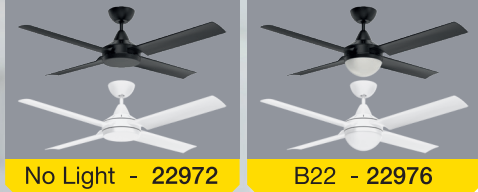

# CAIRNS 52"

## DC Ceiling Fan

CEILING FAN

No Light - 22972

B22 - 22976

**6YR**  
WARRANTY

 SUITABLE FOR  
COASTAL LOCATIONS

Remote control Included

<b>35W</b> DC MOTOR	<b>ABS</b> BLADES & BODY	<b>52</b> INCH 1320mm	<b>11,300</b> m <sup>3</sup> /hr AIRFLOW	<b>10°</b> CEILING RAKE MAX	<b>B22</b> LAMP HOLDER	<b>LED</b> LIGHTKIT ADAPTABLE	<b>EZI-FIT BLADES</b> QUICK & EASY INSTALLATION	
					22976	22972		See demonstration video

Brilliant's new Cairns ceiling fan is a contemporary modern design that will bring style and airflow to your home. Incorporating our patented EZI-FIT blade technology, making installation a breeze and time saving. It offers a choice of B22 light (replaceable globes), or the LED light for the clean understated look.

- Durable and UV resistant moulded ABS body, blades and canopy construction.
- 6 speed remote control included.
- Reversible All-Seasons technology for use all year round.
- 85% pre-assembled out of the box for fast installation.
- Quiet and Efficient 35W DC motor.
- 18W CCT & dimmable LED lightkit adaptable (sold separately).
- Available with B22 lampholders (globes not included).
- Suitable for indoor or enclosed alfresco areas.
- Compatible with Brilliant DC wall controllers (sold separately).
- ECO friendly packaging (polyfoam free).
- Other electrician friendly features include large canopy and quick connect terminal.