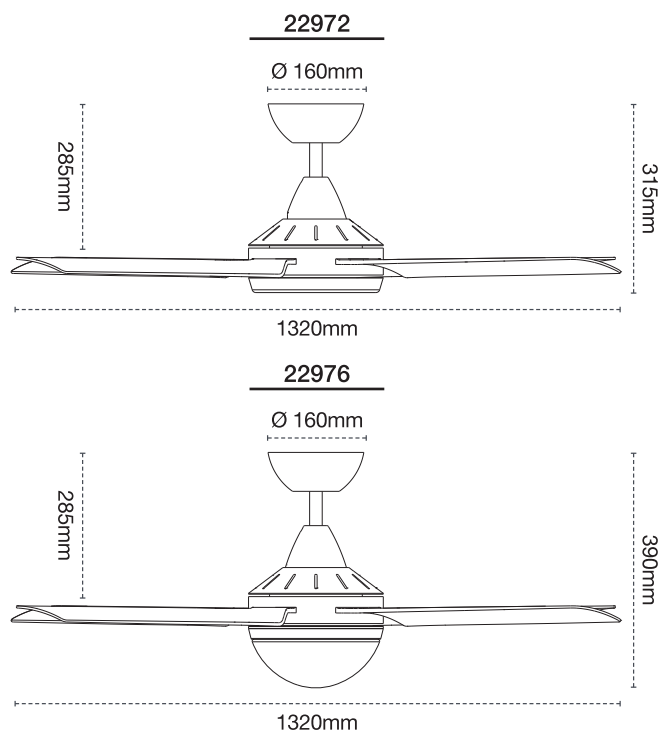

CAIRNS 52"

DC Ceiling Fan

CEILING FAN

TECHNICAL SPECIFICATIONS

Size	52 inch (1320mm)
Motor Type	DC (Direct Current)
Operating Voltage	220-240V AC / 50Hz
Motor Wattage	35W
Construction	ABS body and canopy
Blade Material	Moulded ABS (x4)
Ceiling Install	Hangsure
Blade Pitch	12 degrees (effective)
Ceiling Rake	10 degrees max
Control	6 speed remote control (included)
Light Control	2 x 40W max (B22) / 18W max (LED light kit)
Colour Temperature	3000K / 4200K / 6500K (LED light kit only)
Lumens	1100lm (LED light kit only)
Dimmable	Yes (LED light kit only) / For B22, must use a dimmable globes
Other models available	22970/05 - 48" Matt white no light 22970/06 - 48" Matt black no light 22974/05 - 48" Matt white B22 light 22974/06 - 48" Matt black B22 light
Warranty	3 year in-home plus 3 year replacement (6-Year) *Limited warranty for wall controller, remote controller and light. Refer to warranty card inside the box for more details.
Standard	AS/NZS 60335-1 AS/NZS 60335-2-80 AS/NZS 60598-1 AS/NZS 60598-2-1
Patent	2018201157
Airflow	11,300 m³/hr max

ACCESSORIES (sold separately)

Extension Rod with loom kits, 900mm x Ø21mm	100550/05 White 100550/06 Matt Black
Extension Rod with loom kits, 1800mm x Ø21mm	21912/05 White 21912/06 Matt Black
Wall Controllers	DCWALLCONTROL ISODCWALLCONTROL
LED Lightkits	22882/05 White 22882/06 Black

INSTALLATION

Must be installed by a Licensed Electrician

EZI-FIT BLADES
QUICK & EASY INSTALLATION

	COLOUR	DESCRIPTION	BOX SIZE	GROSS WEIGHT	BOX QTY
22972					
RETAIL BOX	Matt Black - /06 Matt White - /05	CAIRNS 52" DC ceiling fan	W619 x H330 x D276 mm	6.5 kg	1 pc
22976					
RETAIL BOX	Matt Black - /06 Matt White - /05	CAIRNS 52" DC ceiling fan with B22 light	W619 x H330 x D276 mm	6.7 kg	1 pc