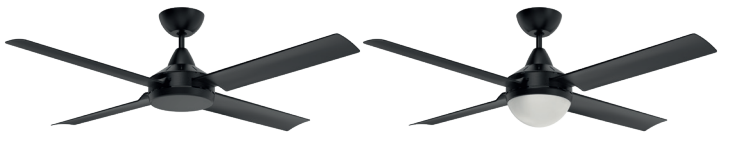

22972/06 & 22976/06: BLACK