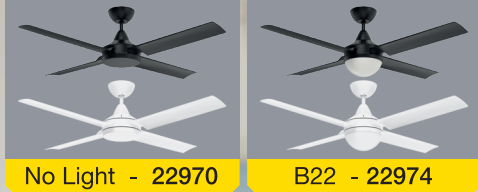

CAIRNS 48"

DC Ceiling Fan

CEILING FAN

No Light - 22970

B22 - 22974

Remote control Included

6YR
WARRANTY

SUITABLE FOR
COASTAL LOCATIONS

35W
DC
MOTOR

ABS
BLADES &
BODY

48
INCH
1220mm

10,000
m³/hr
AIRFLOW

10°
CEILING
RAKE MAX

B22
LAMP
HOLDER

LED
LIGHTKIT
ADAPTABLE

EZI-FIT BLADES
QUICK & EASY INSTALLATION

See demonstration video

22974

22970

Brilliant's new Cairns ceiling fan is a contemporary modern design that will bring style and airflow to your home. Incorporating our patented EZI-FIT blade technology, making installation a breeze and time saving. It offers a choice of B22 light (replaceable globes), or the LED light for the clean understated look.

- Durable and UV resistant moulded ABS body, blades and canopy construction.
- 6 speed remote control included.
- Reversible All-Seasons technology for use all year round.
- 85% pre-assembled out of the box for fast installation.
- Quiet and Efficient 35W DC motor.
- 18W CCT & dimmable LED lightkit adaptable (sold separately).
- Available with B22 lampholders (globes not included).
- Suitable for indoor or enclosed alfresco areas.
- Compatible with Brilliant DC wall controllers (sold separately).
- ECO friendly packaging (polyfoam free).
- Other electrician friendly features include large canopy and quick connect terminal.