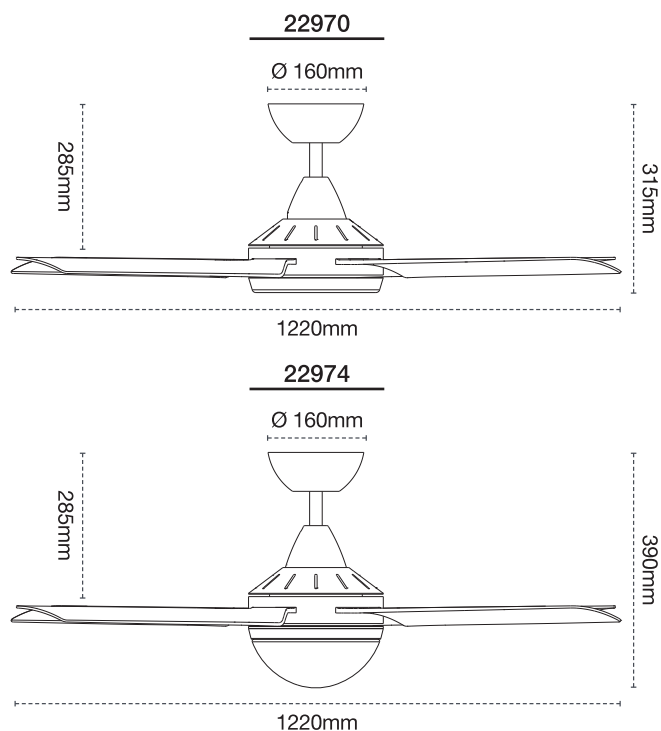

CAIRNS 48"

DC Ceiling Fan

CEILING FAN

TECHNICAL SPECIFICATIONS

Size	48 inch (1220mm)
Motor Type	DC (Direct Current)
Operating Voltage	220-240V AC / 50Hz
Motor Wattage	35W
Construction	ABS body and canopy
Blade Material	Moulded ABS (x4)
Ceiling Install	Hangsure
Blade Pitch	12 degrees (effective)
Ceiling Rake	10 degrees max
Control	6 speed remote control (included)
Light Control	2 x 40W max (B22) / 18W max (LED light kit)
Colour Temperature	3000K / 4200K / 6500K (LED light kit only)
Lumens	1100lm (LED light kit only)
Dimmable	Yes (LED light kit only) / For B22, must use a dimmable globes
Other models available	22972/05 - 52" Matt white no light 22972/06 - 52" Matt black no light 22976/05 - 52" Matt white B22 light 22976/06 - 52" Matt black B22 light
Warranty	3 year in-home plus 3 year replacement (6-Year) *Limited warranty for wall controller, remote controller and light. Refer to warranty card inside the box for more details.
Standard	AS/NZS 60335-1 AS/NZS 60335-2-80 AS/NZS 60598-1 AS/NZS 60598-2-1
Patent	2018201157
Airflow	10,000 m³/hr max

ACCESSORIES (sold separately)

Extension Rod with loom kits, 900mm x Ø21mm	100550/05 White 100550/06 Matt Black
Extension Rod with loom kits, 1800mm x Ø21mm	21912/05 White 21912/06 Matt Black
Wall Controllers	DCWALLCONTROL ISODCWALLCONTROL
LED Lightkits	22882/05 White 22882/06 Black

INSTALLATION

Must be installed by a Licensed Electrician

EZI-FIT BLADES
QUICK & EASY INSTALLATION

	COLOUR	DESCRIPTION	BOX SIZE	GROSS WEIGHT	BOX QTY
22970					
RETAIL BOX	Matt Black - /06 Matt White - /05	CAIRNS 48" DC ceiling fan	W619 x H330 x D276 mm	6.5 kg	1 pc
22974					
RETAIL BOX	Matt Black - /06 Matt White - /05	CAIRNS 48" DC ceiling fan with B22 light	W619 x H330 x D276 mm	6.7 kg	1 pc