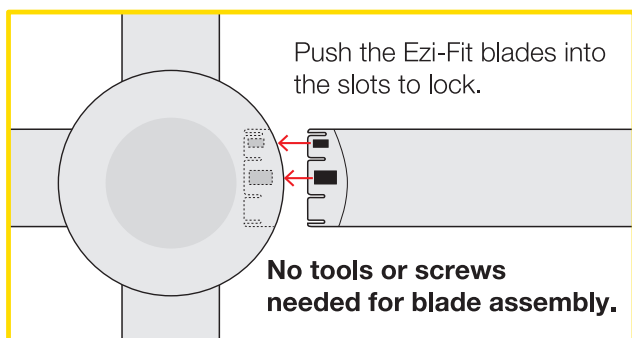

CAIRNS 48"

DC Ceiling Fan

CEILING FAN

TECHNICAL SPECIFICATIONS

Size	48 inch (1220mm)
Motor Type	DC (Direct Current)
Operating Voltage	220-240V AC / 50Hz
Motor Wattage	35W
Construction	ABS body and canopy
Blade Material	Moulded ABS (x4)
Ceiling Install	Hangsure
Blade Pitch	12 degrees (effective)
Ceiling Rake	10 degrees max
Control	6 speed remote control (included)
Light Control	2 x 40W max (B22) / 18W max (LED light kit)
Colour Temperature	3000K / 4200K / 6500K (LED light kit only)
Lumens	1100lm (LED light kit only)
Dimmable	Yes (LED light kit only) / For B22, must use a dimmable globes
Other models available	22972/05 - 52" Matt white no light 22972/06 - 52" Matt black no light 22976/05 - 52" Matt white B22 light 22976/06 - 52" Matt black B22 light
Warranty	3 year in-home plus 3 year replacement (6-Year) *Limited warranty for wall controller, remote controller and light. Refer to warranty card inside the box for more details.
Standard	AS/NZS 60335-1 AS/NZS 60335-2-80 AS/NZS 60598-1 AS/NZS 60598-2-1
Patent	2018201157
Airflow	10,000 m³/hr max

ACCESSORIES (sold separately)

Extension Rod with loom kits, 900mm x Ø21mm	100550/05 White 100550/06 Matt Black
Extension Rod with loom kits, 1800mm x Ø21mm	21912/05 White 21912/06 Matt Black
Wall Controllers	DCWALLCONTROL ISODCWALLCONTROL
LED Lightkits	22882/05 White 22882/06 Black

INSTALLATION

Must be installed by a Licensed Electrician

EZI-FIT BLADES
QUICK & EASY INSTALLATION

	COLOUR	DESCRIPTION	BOX SIZE	GROSS WEIGHT	BOX QTY
22970					
RETAIL BOX	Matt Black - /06 Matt White - /05	CAIRNS 48" DC ceiling fan	W619 x H330 x D276 mm	6.5 kg	1 pc
22974					
RETAIL BOX	Matt Black - /06 Matt White - /05	CAIRNS 48" DC ceiling fan with B22 light	W619 x H330 x D276 mm	6.7 kg	1 pc