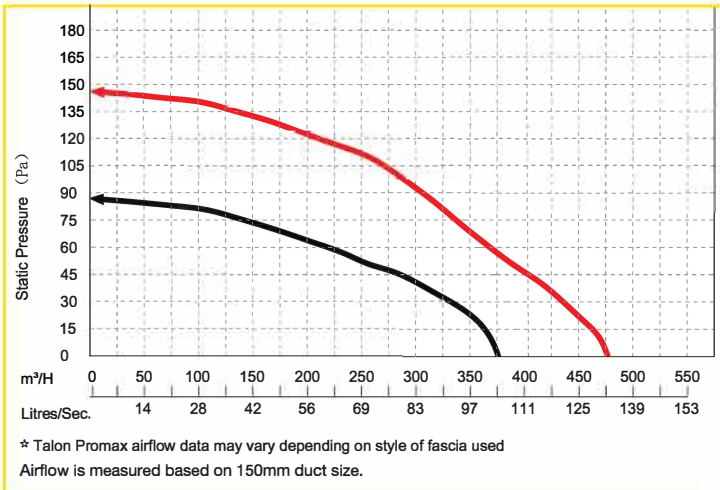

TALON PROMAX LED

Exhaust Fan with Light

EXHAUST FAN

TECHNICAL SPECIFICATIONS

Operating Voltage	220-240V AC / 50Hz
Class	Class I
Motor Wattage	22890: 35W 22891: 50W
Fascia	22890: Ø270mm 22891: Ø330mm
Air Extraction	22890: up to 350m³/hr, 97 l/sec 22891: up to 460m³/hr, 128 l/sec
Light Wattage	15W
Light Lumens	1100lm Max
Colour Temperature	3000K/ 4200K/ 6000K (selectable from LED switch on housing)
Cutout	22890: Ø255mm 22891: Ø300mm
Min Ceiling Depth	220mm
Duct Outlet Diameter	100mm & 150mm (Duct not included)
Ingress Protection	IPX4
Control	AU Plug and lead for fan and light
Noise	22890: 44dB @3m 22891: 46dB @3m
Warranty	3 year replacement*

STATIC PRESSURE CHART

*Plus Statutory government warranty. Refer to warranty details inside.