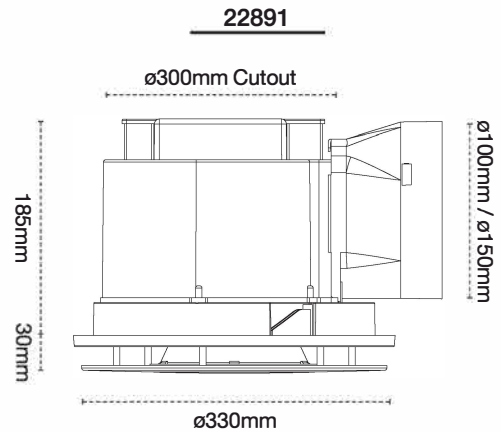

### TECHNICAL SPECIFICATIONS

<b>Operating Voltage</b>	220-240V AC / 50Hz
<b>Class</b>	Class I
<b>Motor Wattage</b>	22890: 35W 22891: 50W
<b>Fascia</b>	22890: Ø270mm 22891: Ø330mm
<b>Air Extraction</b>	22890: up to 350m <sup>3</sup> /hr, 97 l/sec 22891: up to 460m <sup>3</sup> /hr, 128 l/sec
<b>Light Wattage</b>	15W
<b>Light Lumens</b>	1100lm Max
<b>Colour Temperature</b>	3000K/ 4200K/ 6000K (selectable from LED switch on housing)
<b>Cutout</b>	22890: Ø255mm 22891: Ø300mm
<b>Min Ceiling Depth</b>	220mm
<b>Duct Outlet Diameter</b>	100mm & 150mm (Duct not included)
<b>Ingress Protection</b>	IPX4
<b>Control</b>	AU Plug and lead for fan and light
<b>Noise</b>	22890: 44dB @3m 22891: 46dB @3m
<b>Warranty</b>	3 year replacement*

### INSTALLATION

Swing clips with screws

	COLOUR	DESCRIPTION	BOX SIZE	GROSS WEIGHT	BOX QTY
<b>22890/05</b>					
<b>RETAIL BOX</b>	White	TALON PROMAX LED Exhaust Fan with light 270mm	W330 x H238 x D280 mm	2.2 kg	1 pc
<b>22891/05</b>					
<b>RETAIL BOX</b>	White	TALON PROMAX LED Exhaust Fan with light 330mm	W368 x H238 x D340 mm	3.2 kg	1 pc