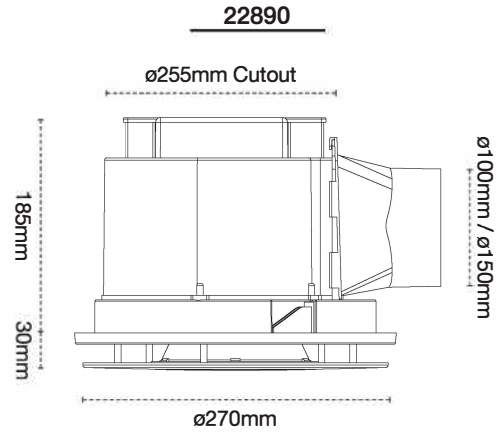

### TECHNICAL SPECIFICATIONS

<b>Operating Voltage</b>	220-240V AC / 50Hz
<b>Class</b>	Class I
<b>Motor Wattage</b>	22890: 35W 22891: 50W
<b>Fascia</b>	22890: Ø270mm 22891: Ø330mm
<b>Air Extraction</b>	22890: up to 350m <sup>3</sup> /hr, 97 l/sec 22891: up to 460m <sup>3</sup> /hr, 128 l/sec
<b>Light Wattage</b>	15W
<b>Light Lumens</b>	1100lm Max
<b>Colour Temperature</b>	3000K/ 4200K/ 6000K (selectable from LED switch on housing)
<b>Cutout</b>	22890: Ø255mm 22891: Ø300mm
<b>Min Ceiling Depth</b>	220mm
<b>Duct Outlet Diameter</b>	100mm & 150mm (Duct not included)
<b>Ingress Protection</b>	IPX4
<b>Control</b>	AU Plug and lead for fan and light
<b>Noise</b>	22890: 44dB @3m 22891: 46dB @3m
<b>Warranty</b>	3 year replacement*

### INSTALLATION

Swing clips with screws

	COLOUR	DESCRIPTION	BOX SIZE	GROSS WEIGHT	BOX QTY
<b>22890/05</b>					
<b>RETAIL BOX</b>	White	TALON PROMAX LED Exhaust Fan with light 270mm	W330 x H238 x D280 mm	2.2 kg	1 pc
<b>22891/05</b>					
<b>RETAIL BOX</b>	White	TALON PROMAX LED Exhaust Fan with light 330mm	W368 x H238 x D340 mm	3.2 kg	1 pc