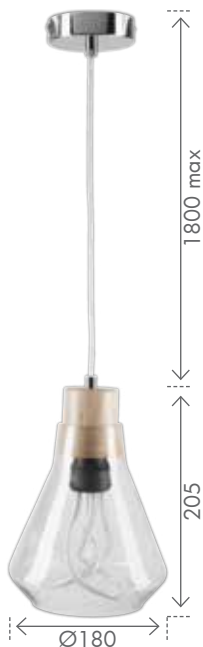

CONNOR

GLASS PENDANT

240V	28W max	E27	E27 CFL				INCLUDED
------	---------	-----	---------	--	--	--	----------

Add a pared back Japanese style to your space.
Clean crisp style with quality hand blown glass and subtle detail.
The strong lines of the flask style shade and timber stopper creates the perfect opportunity to frame a decorative globe.
12-Month Warranty

Code:	18655/..
07 CLEAR	
	9 312641 186557 >

IMOGEN

CONCRETE PENDANT

240V	28W max	E14	E14 CFL				INCLUDED
------	---------	-----	---------	--	--	--	----------

The soft and cool tones of concrete are warmed with an ashwood details.
Adding a chic industrial style to your space.
A great addition to a neutral kitchen.
Subtly stylish.
12-Month Warranty.

Code:	18674/..
08 GREY	
	9 312641 184690 >