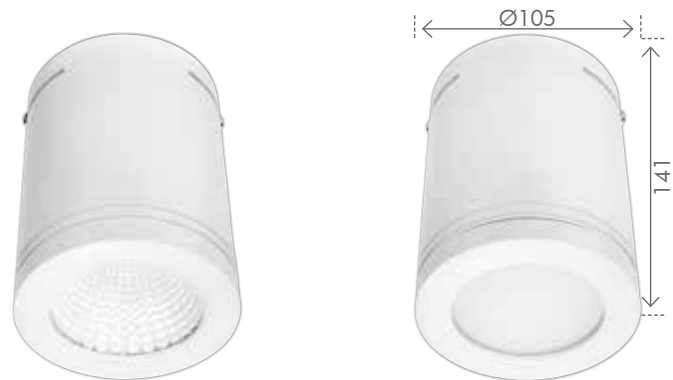

# SURFACE MOUNT

## HIGH LUMEN COB LED DOWNLIGHT

240V	13W rated 13W w/driver	COB LED	3000K WARM WHITE	4000K COOL WHITE			100° BEAM ANGLE	CRI >80	POWER FACTOR 0.98	CONSTANT CURRENT 280mA
			18572	18573						

A quality downlight that is easy to install, especially hard to cut surfaces like concrete ceilings.

- Includes 2 diffusers (Clear and Opaque)
- COB LED technology for superior light output
- High-grade diecast alloy housing, steel bracket and aluminium heatsink
- SAA approved integrated dimmable LED driver
- Long lasting up to 20,000 hours, (limited by driver).
- 3 Year Warranty.