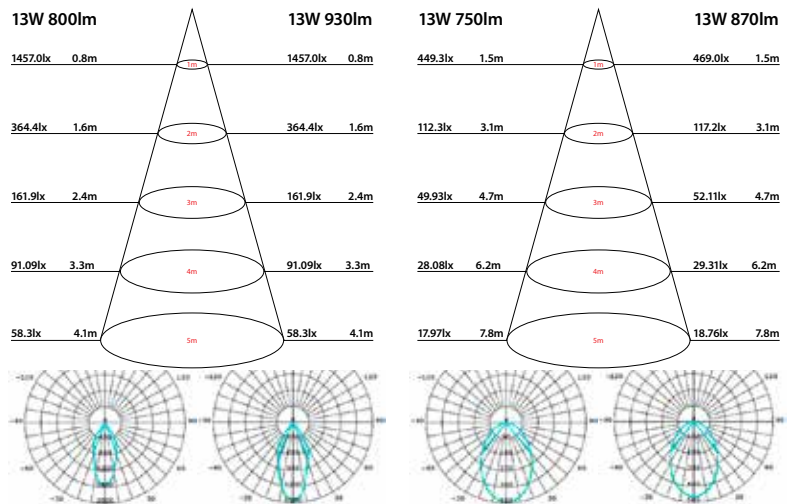

# SURFACE MOUNT

## HIGH LUMEN COB LED DOWNLIGHT

240V	13W rated 13W w/driver	COB LED	3000K WARM WHITE	4000K COOL WHITE			100° BEAM ANGLE	CRI >80	POWER FACTOR 0.98	CONSTANT CURRENT 280mA
			18572	18573						

A quality downlight that is easy to install, especially hard to cut surfaces like concrete ceilings.

Code:	<b>18572/..</b>				
<b>05</b> WHITE	13 WATTS	OPAQUE 750 LUMENS	CLEAR 800 LUMENS	9 312641 185727 >	
Code:	<b>18573/..</b>				
<b>05</b> WHITE	13 WATTS	OPAQUE 870 LUMENS	CLEAR 930 LUMENS	9 312641 185734 >	