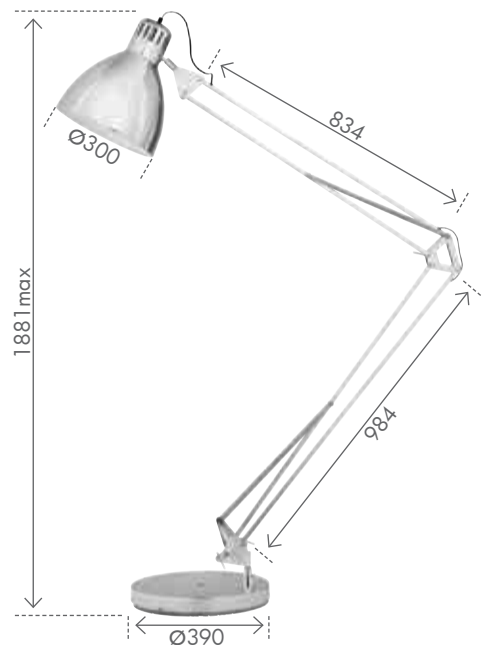

Code:	18559/..
15 CHROME	 9 312641 185598 >