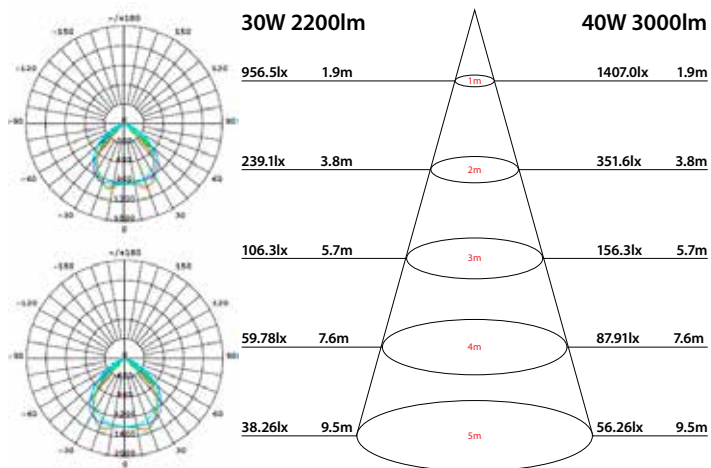

Code:	18535/..				
05 WHITE	30 WATTS	2200 LUMENS	73 lm/W		9 312641 185352 >
Code:	18536/..				
05 WHITE	40 WATTS	3000 LUMENS	75 lm/W		9 312641 185369 >