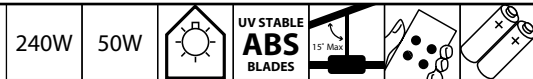

## 52" DECORATIVE CEILING FAN

- Size: 52" (1320mm)
- Motor: 153 x 18mm (50W) AC Motor
- Construction: Metal Body and Canopy
- Blades: 3 x Ezy-Fit ABS
- Blade Pitch: 15.5 degrees (average)
- Ceiling Rake: 35 degree max
- Control: Wall Remote (3-speed)
- Warranty: 2 year In-Home + additional 3 years on the motor