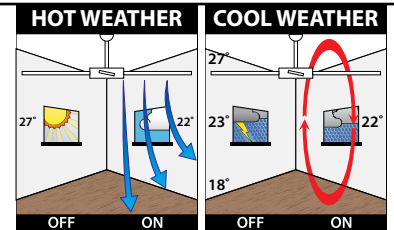

## 52" DECORATIVE CEILING FAN

- Size: 52" (1320mm)
- Motor: 153 x 18mm (50W) AC Motor
- Construction: Metal Body and Canopy
- Blades: 3 x Ezy-Fit ABS
- Blade Pitch: 15.5 degrees (average)
- Ceiling Rake: 35 degree max
- Control: Wall Remote (3-speed)
- Warranty: 2 year In-Home + additional 3 years on the motor

Typically rated with Brilliant's *All-Seasons* technology for use all year round. Can be installed in many locations around the home including outdoor under covered areas. Matching 900mm extension rod also available.