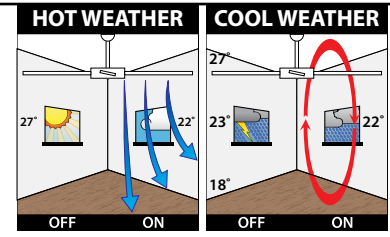

MAELSTROM

84" INDUSTRIAL STYLE CEILING FAN

HIGH
performance

INCLUDES REMOTE

240W	35W		ALUMINIUM BLADES			
------	-----	--	------------------	--	--	--

- Size: 84" (2140mm)
- Motor: Energy Efficient DC Motor (35W)
- Construction: Metal Body and Canopy
- Blades: 6 x Extrusion Aluminium (Anodised)
- Blade Pitch: 10 degree (average)
- Ceiling Rake: 21.5 degree max
- Control: Remote (6-speed) with light on/off & reverse function
- Warranty: 2 year In-Home + additional 3 years on the motor

Typically rated with Brilliant's *All-Seasons* technology for use all year round. High velocity airflow for large areas with a smooth & quiet operation. Can be installed in many locations around the home including outdoor under covered areas. Matching 1800mm extension rod also available.