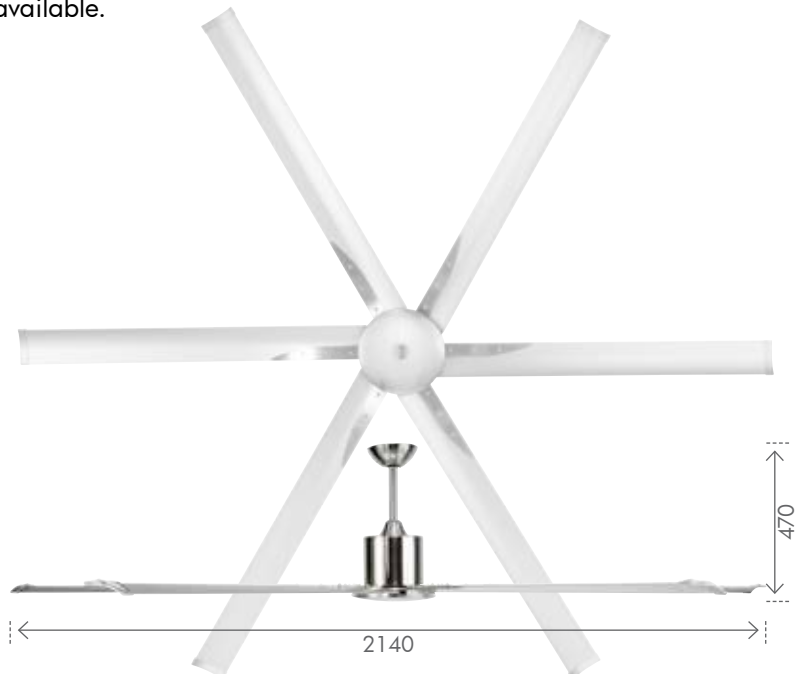

MAELSTROM

84" INDUSTRIAL STYLE CEILING FAN

HIGH
performance

INCLUDES REMOTE

240W	35W		ALUMINIUM BLADES			
------	-----	--	------------------	--	--	--

- Size: 84" (2140mm)
- Motor: Energy Efficient DC Motor (35W)
- Construction: Metal Body and Canopy
- Blades: 6 x Extrusion Aluminium (Anodised)
- Blade Pitch: 10 degree (average)
- Ceiling Rake: 21.5 degree max
- Control: Remote (6-speed) with light on/off & reverse function
- Warranty: 2 year In-Home + additional 3 years on the motor

Typically rated with Brilliant's *All-Seasons* technology for use all year round. High velocity airflow for large areas with a smooth & quiet operation. Can be installed in many locations around the home including outdoor under covered areas. Matching 1800mm extension rod also available.

SPEED	POWER	RPM	AIRFLOW
TOP	35W	87	24380m ³ /hr
HIGH	22W	75	19810m ³ /hr
M-HIGH	14W	63	17570m ³ /hr
MEDIUM	9W	52	14270m ³ /hr
M-LOW	5W	42	11710m ³ /hr
LOW	3W	30	8760m ³ /hr

Code:	18515/..	18628/..
	Fan	Extension Rod
13 SATIN NICKEL		