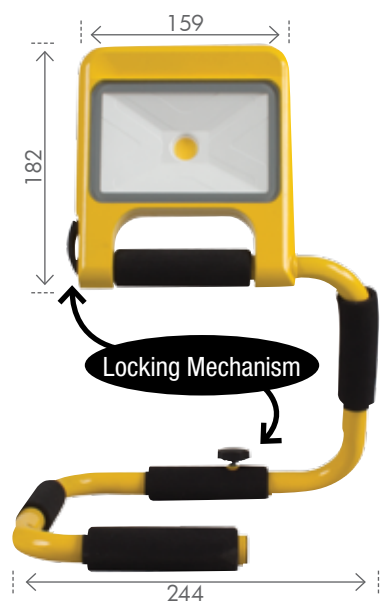

FLIPFLOOD

FOLDABLE LED WORKLIGHT

950 LUMENS

240V	11W 950lm	COB LED	4000K COOL WHITE	CRI: >80	IP54		Approx Lifetime: 30,000 Hours	
------	--------------	---------	------------------------	-------------	------	--	--	--

Made from durable lightweight powdercoated aluminium with a robust steel stand.

- Super bright COB LED worklight
- Fully collapsible
- Easy to carry and store
- Lockable stand
- IP54 Weather-resistant rated
- 1.8m Power Cord
- Weight: 1.1kg
- 3-Year Warranty

Code:	18382/..
02 YELLOW	9 312641 183822 >