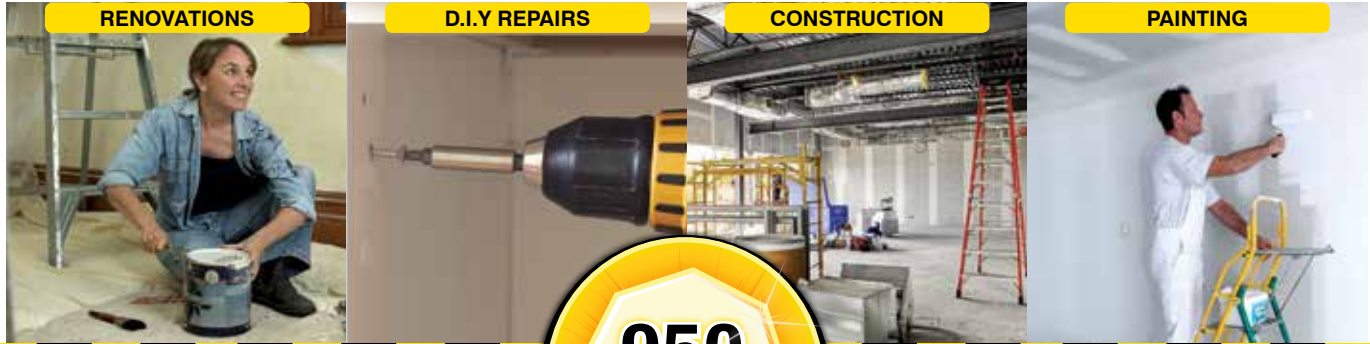

FLIPFLOOD

FOLDABLE LED WORKLIGHT

950 LUMENS

240V	11W 950lm	COB LED	4000K COOL WHITE	CRI: >80	IP54		Approx Lifetime: 30,000 Hours	
------	--------------	---------	------------------------	-------------	------	--	--	--

Made from durable lightweight powdercoated aluminium with a robust steel stand.

- Super bright COB LED worklight
- Fully collapsible
- Easy to carry and store
- Lockable stand
- IP54 Weather-resistant rated
- 1.8m Power Cord
- Weight: 1.1kg
- 3-Year Warranty