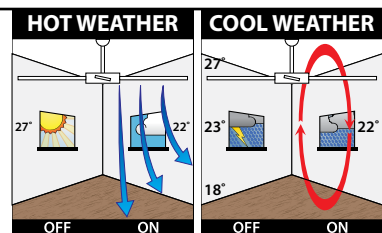

TEMPEST LED

52" CEILING FAN WITH LED LIGHT

240V	60W	24W 1400lm	Cool White 4200°K			PLYWOOD BLADES	
MOTOR		LIGHT					

- Size: 52" (1320mm)
- Motor: 153 x 15mm (60W)
- Construction: Diecast Aluminium Body and Canopy
- Blades: 4 x Painted Plywood
- Blade Pitch: 11 degree
- Ceiling Rake: 32 degree max
- Light: 24W 1400 lumen SMD LED Array (70 x OSRAM LED5630) CRI >80
- Control: Wall (3-speed)
- Warranty: 2 year In-Home + additional 3 years on the motor

Typically rated with Brilliant's *All-Seasons* technology for use all year round.

SPEED	HIGH	MED	LOW
POWER	55W	21W	12W
RPM	188	116	73
AIRFLOW	6149m ³ /hr	3829m ³ /hr	2496m ³ /hr

Code:	17899/..
05 WHITE	9 312641 178996 >
13 BRUSHED ALUMINIUM	9 312641 179009 >