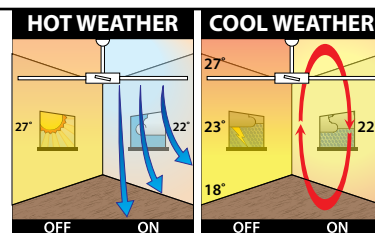

MIAMI

48" CEILING FAN WITH LIGHT

240v	50w	60w max				MDF BLADES		
MOTOR		LIGHT						

- Size: 48" (1220mm)
- Motor: 153 x 9mm (50W)
- Construction: Steel Body and Canopy
- Blades: 4 x Painted MDF
- Blade Pitch: 10 degree
- Ceiling Rake: 25 degree max
- Control: Basic Remote (17812)
Wall Control (17814)
- Warranty: 2 year In-Home + additional 3 years on the motor