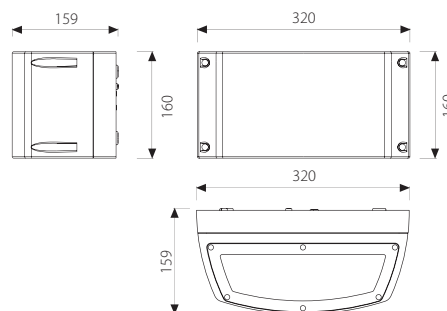

BL-8082

BL-8082.00X

Lamp: A60
Power: 2 x 60W
Base: E27

BL-8082.95X

Lamp: TC-D
Power: 2 x 26W
Base: G24 d-3

BL-8082.78X

Lamp: HIT-DE
Power: 70W
Base: Rx7s

BL-8082.76X

Lamp: QT-DE 12
Power: 200W
Base: Rx7s-15

- Outdoor direct light wall luminaire
- Painted die-cast aluminium body
- Tempered glass and/or lens diffuser
- Aluminium reflector
- Silicon gaskets
- Stainless steel screws
- Painting using high resistance to UV and corrosion polyester powders