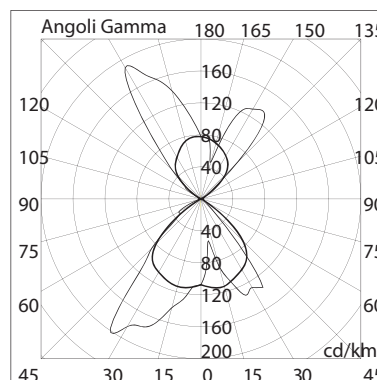

BL-8082

BL-8082.00X

Lamp: A60
Power: 2 x 60W
Base: E27

BL-8082.95X

Lamp: TC-D
Power: 2 x 26W
Base: G24 d-3

BL-8082.78X

Lamp: HIT-DE
Power: 70W
Base: Rx7s

BL-8082.76X

Lamp: QT-DE 12
Power: 200W
Base: Rx7s-15

- Outdoor direct light wall luminaire
- Painted die-cast aluminium body
- Tempered glass and/or lens diffuser
- Aluminium reflector
- Silicon gaskets
- Stainless steel screws
- Painting using high resistance to UV and corrosion polyester powders

Available Colours:

X=2  White X=9  Anthracite
X=3  Black X=4  Silver

8082 78