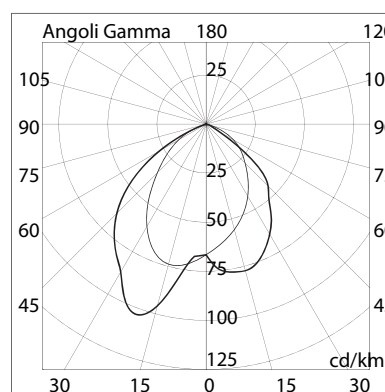

BL-8081

BL-8081.00X

Lamp: A60
Power: 2 x 60W
Base: E27

BL-8081.95X

Lamp: TC-D
Power: 2 x 60W
Base: G24 d-3

BL-8081.78X

Lamp: HIT-DE
Power: 70W
Base: Rx7s

BL-8081.76X

Lamp: QT-DE 12
Power: 200W
Base: Rx7s-15

- Outdoor direct light wall luminaire
- Painted die-cast aluminium body
- Tempered glass and/or lens diffuser
- Aluminium reflector
- Silicon gaskets
- Stainless steel screws
- Painting using high resistance to UV and corrosion polyester powders

Available Colours:

X=2 White X=9 Anthracite
X=3 Black X=4 Silver

8081 95