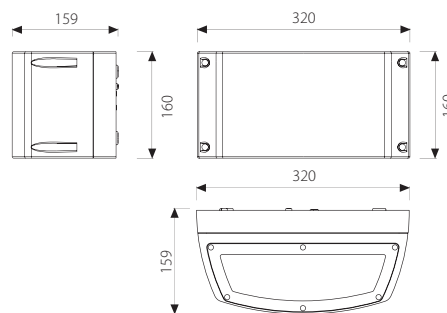

BL-8081

BL-8081.00X

Lamp: A60
Power: 2 x 60W
Base: E27

BL-8081.95X

Lamp: TC-D
Power: 2 x 60W
Base: G24 d-3

BL-8081.78X

Lamp: HIT-DE
Power: 70W
Base: Rx7s

BL-8081.76X

Lamp: QT-DE 12
Power: 200W
Base: Rx7s-15

- Outdoor direct light wall luminaire
- Painted die-cast aluminium body
- Tempered glass and/or lens diffuser
- Aluminium reflector
- Silicon gaskets
- Stainless steel screws
- Painting using high resistance to UV and corrosion polyester powders