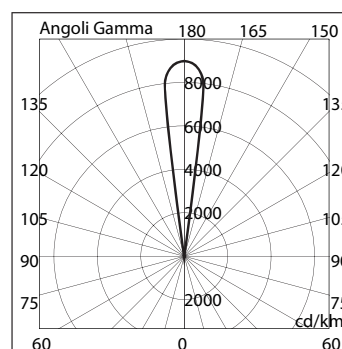

BL-8080

BL-8080.664

Lamp: 12 x White LED
Power: 18W
LED: 1000lm 5500K

BL-8080.674

Lamp: 12 x Blue LED
Power: 18W
LED: 1000lm 5500K

BL-8080.684

Lamp: 12 x Red LED
Power: 18W
LED: 1000lm 5500K

- Adjustable LED outdoor and indoor wall or ground luminaire
- Die-cast aluminium body
- Transparent polycarbonate diffuser
- Aluminium reflector
- Silicon gaskets
- Stainless steel screws
- Technopolymer holder
- Painting using high resistance to UV and corrosion polyester powders

Available Colours:

X=4  Silver

8080 66