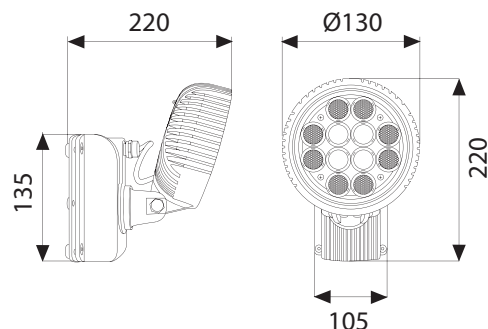

BL-8080

BL-8080.664

Lamp: 12 x White LED
Power: 18W
LED: 1000lm 5500K

BL-8080.674

Lamp: 12 x Blue LED
Power: 18W
LED: 1000lm 5500K

BL-8080.684

Lamp: 12 x Red LED
Power: 18W
LED: 1000lm 5500K

- Adjustable LED outdoor and indoor wall or ground luminaire
- Die-cast aluminium body
- Transparent polycarbonate diffuser
- Aluminium reflector
- Silicon gaskets
- Stainless steel screws
- Technopolymer holder
- Painting using high resistance to UV and corrosion polyester powders

Available Colours:

X=4  Silver

8080 66