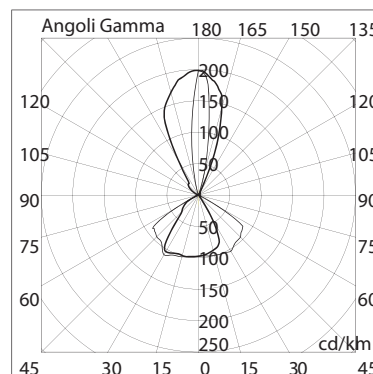

# BL-8073

**BL-8073.14X**

Lamp: QT14  
Power: 75W  
Base: G9

**BL-8073.88X**

Lamp: 2 LED  
Power: 2 x 4.1W  
LED: 2 x 230lm 6300K

**Available Colours:**

X=2 White X=9 Anthracite  
X=3 Black X=4 Silver

- Outdoor direct light wall luminaire
- Painted die-cast aluminium body
- Tempered glass and/or lens diffuser
- Aluminium reflector
- Silicon gaskets
- Stainless steel screws
- Painting using high resistance to UV and corrosion polyester powders