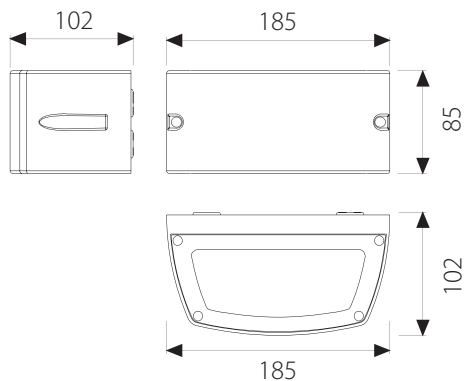

# BL-8073

**BL-8073.14X**

Lamp: QT14  
Power: 75W  
Base: G9

**BL-8073.88X**

Lamp: 2 LED  
Power: 2 x 4.1W  
LED: 2 x 230lm 6300K

**Available Colours:**

X=2 White X=9 Anthracite  
X=3 Black X=4 Silver

- Outdoor direct light wall luminaire
- Painted die-cast aluminium body
- Tempered glass and/or lens diffuser
- Aluminium reflector
- Silicon gaskets
- Stainless steel screws
- Painting using high resistance to UV and corrosion polyester powders