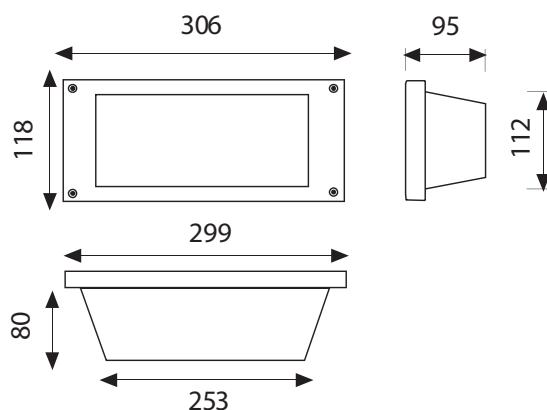

BL-8055

BL-8055.00X

Lamp: A60
Power: 60W
Base: E27

BL-8055.96X

Lamp: TC-D
Power: 18W
Base: G24 d-2

BL-8055.95X

Lamp: TC-D
Power: 26W
Base: G24 d-3

Colours

- X=2 White
- X=3 Black
- X=9 Anthracite
- X=4 Silver

- Recessed wall luminaire
- Die-cast painted aluminium body
- Satin tempered glass or polycarbonate diffuser
- Aluminium reflector
- EPDM gaskets
- Technopolymer wall holder
- Stainless steel screws
- Painting using high resistance to UV and corrosion polyester powders