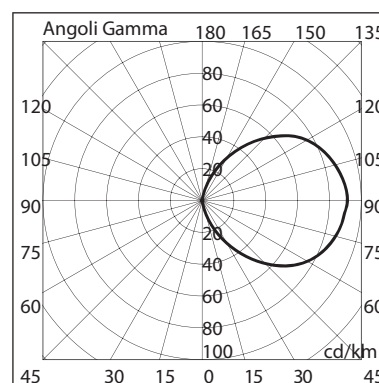

Colours

- X=2 White
- X=3 Black
- X=9 Anthracite
- X=4 Silver

- Recessed wall luminaire
- Die-cast painted aluminium body
- Satin tempered glass or polycarbonate diffuser
- Aluminium reflector
- EPDM gaskets
- Technopolymer wall holder
- Stainless steel screws
- Painting using high resistance to UV and corrosion polyester powders

8055 95