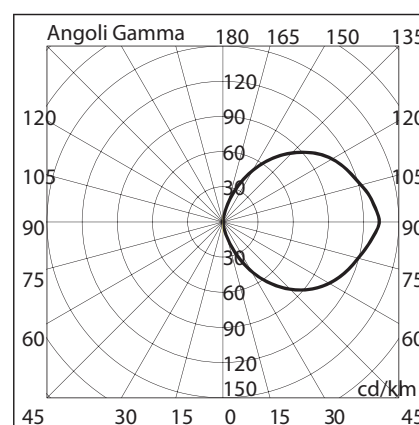

Colours

- X=2 White
- X=3 Black
- X=9 Anthracite
- X=4 Silver

- Recessed wall luminaire
- Die-cast painted aluminium body
- Satin tempered glass or polycarbonate diffuser
- Aluminium reflector
- EPDM gaskets
- Technopolymer wall holder
- Stainless steel screws
- Painting using high resistance to UV and corrosion polyester powders