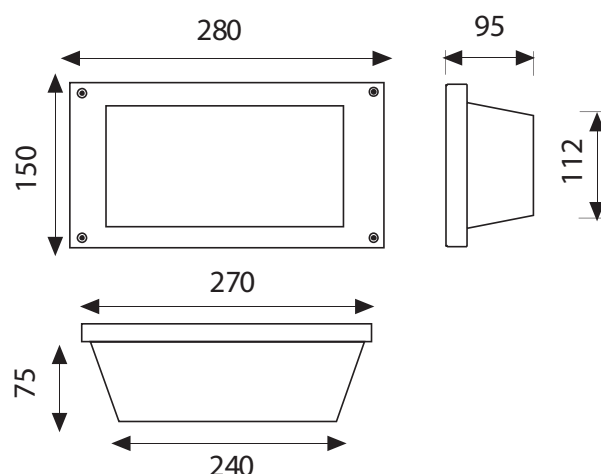

BL-8054

BL-8054.00X

Lamp: A60
Power: 60W
Base: E27

BL-8054.96X

Lamp: TC-D
Power: 18W
Base: G24 d-2

BL-8054.95X

Lamp: TC-D
Power: 26W
Base: G24 d-3

Colours

- X=2 White
- X=3 Black
- X=9 Anthracite
- X=4 Silver

- Recessed wall luminaire
- Die-cast painted aluminium body
- Satin tempered glass or polycarbonate diffuser
- Aluminium reflector
- EPDM gaskets
- Technopolymer wall holder
- Stainless steel screws
- Painting using high resistance to UV and corrosion polyester powders