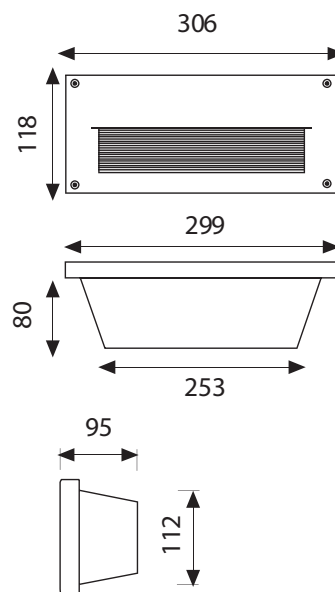

# BL-8053

**BL-8053.00X**

Lamp: A60  
Power: 60W  
Base: E27

**BL-8053.96X**

Lamp: TC-D  
Power: 18W  
Base: G24 d-2

**BL-8053.95X**

Lamp: TC-D  
Power: 26W  
Base: G24 d-3

**Colours**

X=2 White    X=9 Anthracite  
X=3 Black    X=4 Silver

- Recessed wall luminaire
- Die-cast painted aluminium body
- Satin tempered glass or polycarbonate diffuser
- Aluminium reflector
- EPDM gaskets
- Technopolymer wall holder
- Stainless steel screws
- Painting using high resistance to UV and corrosion polyester powders