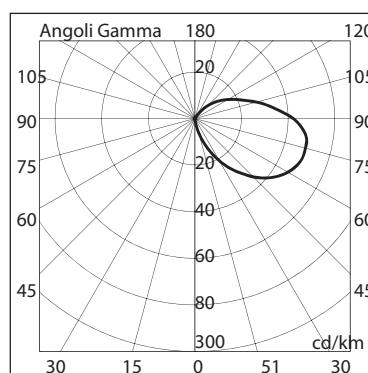

Colours

X=2 White   X=9 Anthracite
X=3 Black   X=4 Silver

- Recessed wall luminaire
- Die-cast painted aluminium body
- Satin tempered glass or polycarbonate diffuser
- Aluminium reflector
- EPDM gaskets
- Technopolymer wall holder
- Stainless steel screws
- Painting using high resistance to UV and corrosion polyester powders