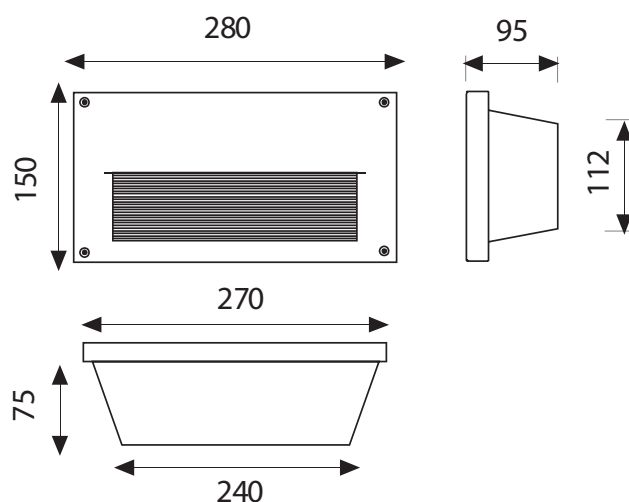

BL-8052

BL-8052.00X

Lamp: A60
Power: 60W
Base: E27

BL-8052.96X

Lamp: TC-D
Power: 18W
Base: G24 d-2

BL-8052.95X

Lamp: TC-D
Power: 26W
Base: G24 d-3

Colours

- X=2 White
- X=3 Black
- X=9 Anthracite
- X=4 Silver

- Recessed wall luminaire
- Die-cast painted aluminium body
- Satin tempered glass or polycarbonate diffuser
- Aluminium reflector
- EPDM gaskets
- Technopolymer wall holder
- Stainless steel screws
- Painting using high resistance to UV and corrosion polyester powders