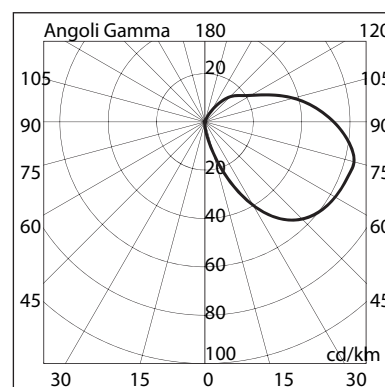

Colours

- X=2 White
- X=3 Black
- X=9 Anthracite
- X=4 Silver

- Recessed wall luminaire
- Die-cast painted aluminium body
- Satin tempered glass or polycarbonate diffuser
- Aluminium reflector
- EPDM gaskets
- Technopolymer wall holder
- Stainless steel screws
- Painting using high resistance to UV and corrosion polyester powders