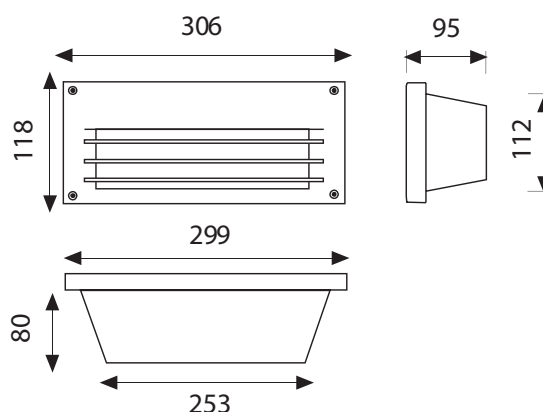

BL-8051

BL-8051.00X

Lamp: A60
Power: 60W
Base: E27

BL-8051.96X

Lamp: TC-D
Power: 18W
Base: G24 d-2

BL-8051.95X

Lamp: TC-D
Power: 26W
Base: G24 d-3

Colours

- X=2 White
- X=3 Black
- X=4 Silver
- X=9 Anthracite

- Recessed wall luminaire
- Die-cast painted aluminium body
- Satin tempered glass or polycarbonate diffuser
- Aluminium reflector
- EPDM gaskets
- Technopolymer wall holder
- Stainless steel screws
- Painting using high resistance to UV and corrosion polyester powders