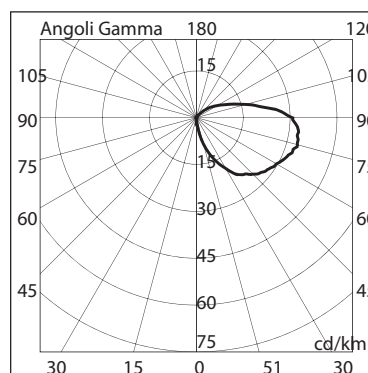

Colours

- X=2 White
- X=3 Black
- X=4 Silver
- X=9 Anthracite

- Recessed wall luminaire
- Die-cast painted aluminium body
- Satin tempered glass or polycarbonate diffuser
- Aluminium reflector
- EPDM gaskets
- Technopolymer wall holder
- Stainless steel screws
- Painting using high resistance to UV and corrosion polyester powders

8051 95