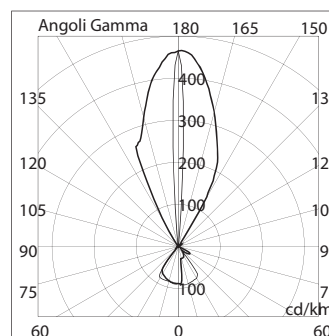

Available Colours:

1. X=2 ☐ White X=9 ☐ Anthracite
   X=3 ☐ Black X=4 ☐ Silver