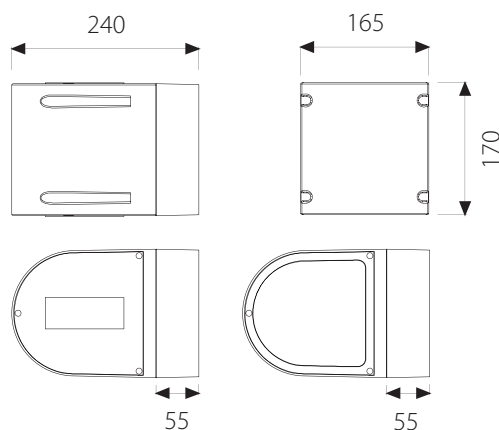

# BL-8023.35X

## BL-8023.35X

Lamp: HIT

Power: 35W

Base: G12

- Wall outdoor luminaire with various light band openings constructed
- Painted die-cast aluminium structure
- Tempered glasses or/and lenses
- Aluminium reflector
- Silicon gasket
- Stainless steel screws
- Painting using high resistance to UV and corrosion polyester powders