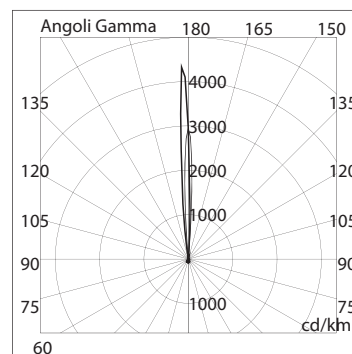

Available Colours:

1. X=2 White X=9 Anthracite
   X=3 Black X=4 Silver