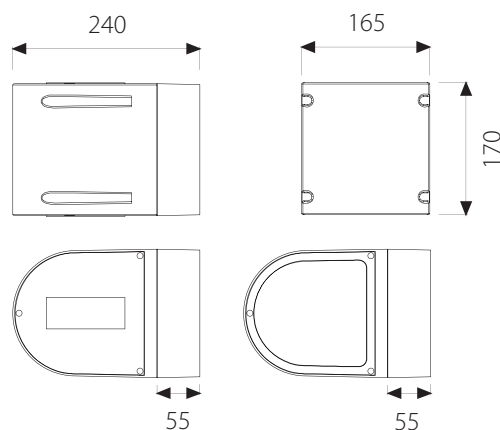

BL-8022.35X

BL-8022.35X

Lamp: HIT

Power: 35W

Base: G12

- Wall outdoor luminaire with various light band openings constructed
- Painted die-cast aluminium structure
- Tempered glasses or/and lenses
- Aluminium reflector
- Silicon gasket
- Stainless steel screws
- Painting using high resistance to UV and corrosion polyester powders