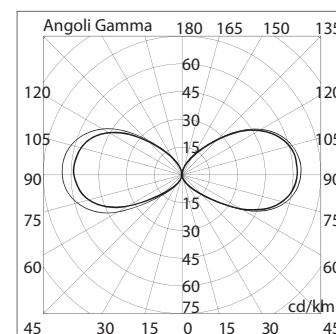

BL-7077.35X

BL-7077.35X

Lamp: HIT
Power: 35W
Base: G12

Available Colours:

X=2 White X=9 Anthracite
X=3 Black X=4 Silver

- Four openings
- Garden post luminaire constructed
- Painted extruded aluminium post
- Outdoor wall luminaire
- Painted die-cast aluminium structure
- Satin tempered glass or opal polycarbonate diffuser
- Aluminium reflector
- Silicon gaskets
- Stainless steel screws
- Painting using high resistance to UV
- Corrosion polyester powders