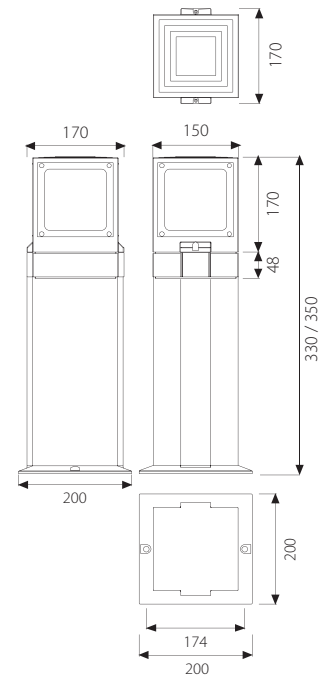

BL-7077.35X

BL-7077.35X

Lamp: HIT
Power: 35W
Base: G12

Available Colours:

X=2 White X=9 Anthracite
X=3 Black X=4 Silver

- Four openings
- Garden post luminaire constructed
- Painted extruded aluminium post
- Outdoor wall luminaire
- Painted die-cast aluminium structure
- Satin tempered glass or opal polycarbonate diffuser
- Aluminium reflector
- Silicon gaskets
- Stainless steel screws
- Painting using high resistance to UV
- Corrosion polyester powders