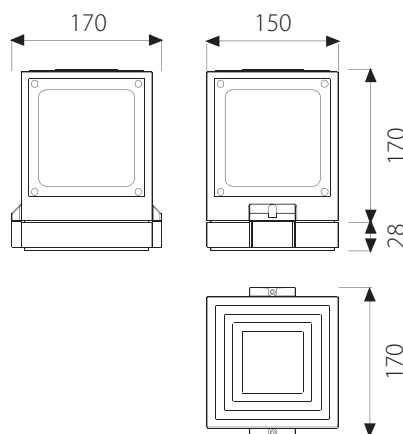

BL-7074

BL-7074.00X

Lamp: A60
Power: 100W
Base: E27

BL-7074.83X

Lamp: TC-T
Power: 26W
Base: GX24 d-3

BL-7074.10X

Lamp: QT32
Power: 150W
Base: E27

Available Colours:

X=2 White X=9 Anthracite
X=3 Black X=4 Silver

- Four openings
- Outdoor wall luminaire
- Painted die-cast aluminium structure
- Satin tempered glass or opal polycarbonate diffuser
- Aluminium reflector
- Silicon gaskets
- Stainless steel screws
- Painting using high resistance to UV
- Corrosion polyester powders