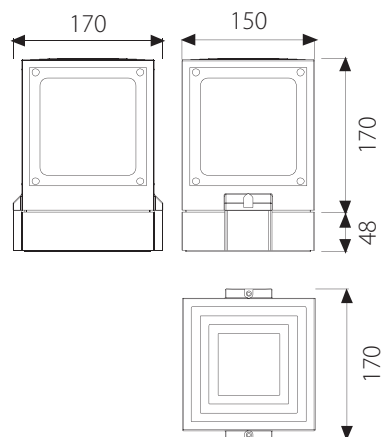

BL-7074.35X

BL-7074.35X

Lamp: HIT
Power: 35W
Base: G12

Available Colours:

X=2  White X=9  Anthracite
X=3  Black X=4  Silver

- Four openings
- Outdoor wall luminaire
- Painted die-cast aluminium structure
- Satin tempered glass or opal polycarbonate diffuser
- Aluminium reflector
- Silicon gaskets
- Stainless steel screws
- Painting using high resistance to UV
- Corrosion polyester powders