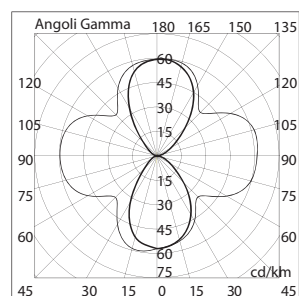

BL-7074.35X

BL-7074.35X

Lamp: HIT
Power: 35W
Base: G12

Available Colours:

X=2  White X=9  Anthracite
X=3  Black X=4  Silver

- Four openings
- Outdoor wall luminaire
- Painted die-cast aluminium structure
- Satin tempered glass or opal polycarbonate diffuser
- Aluminium reflector
- Silicon gaskets
- Stainless steel screws
- Painting using high resistance to UV
- Corrosion polyester powders