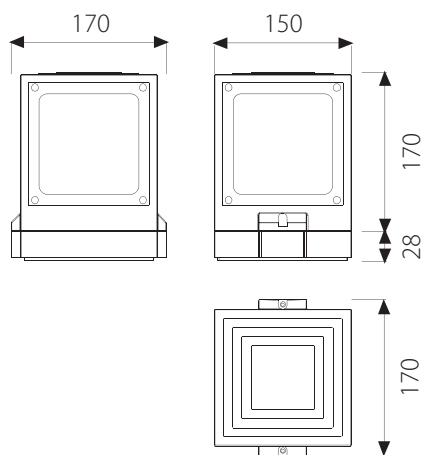

BL-7072

BL-7072.00X

Lamp: A60
Power: 100W
Base: E27

BL-7072.83X

Lamp: TC-T
Power: 26W
Base: GX24 d-3

BL-7072.10X

Lamp: QT32
Power: 150W
Base: G12

BL-7072.88X

Lamp: 4 LED
Power: 2 x 8.2W
LED: 2 x 460lm 6300K

- Two openings
- Outdoor wall luminaire
- Painted die-cast aluminium structure
- Satin tempered glass or opal polycarbonate diffuser
- Aluminium reflector
- Silicon gaskets
- Stainless steel screws
- Painting using high resistance to UV
- Corrosion polyester powders