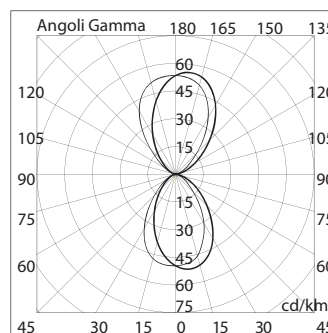

Available Colours:

1. X=2 ☐ White   X=9 ☐ Anthracite
   X=3 ☐ Black   X=4 ☐ Silver