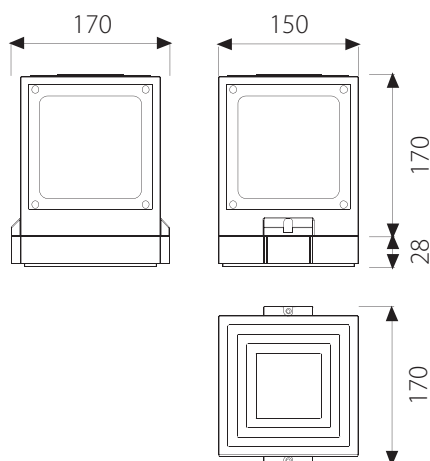

BL-7071

BL-7071.00X

Lamp: A60
Power: 100W
Base: E27

BL-7071.83X

Lamp: TC-T
Power: 26W
Base: GX24 d-3

BL-7071.10X

Lamp: QT32
Power: 150W
Base: E27

BL-7071.88X

Lamp: 2 LED
Power: 8.2W
LED: 460lm 6300K

- One opening
- Outdoor wall luminaire
- Painted die-cast aluminium structure
- Satin tempered glass or opal polycarbonate diffuser
- Aluminium reflector
- Silicon gaskets
- Stainless steel screws
- Painting using high resistance to UV
- Corrosion polyester powders

Available Colours:

1. X=2 ☐ White   X=9 ☐ Anthracite
   X=3 ☐ Black   X=4 ☐ Silver

7071 10