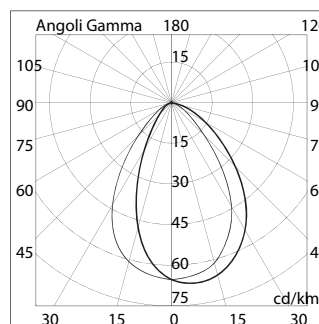

Available Colours:

1. X=2 ☐ White   X=9 ☐ Anthracite
   X=3 ☐ Black   X=4 ☐ Silver