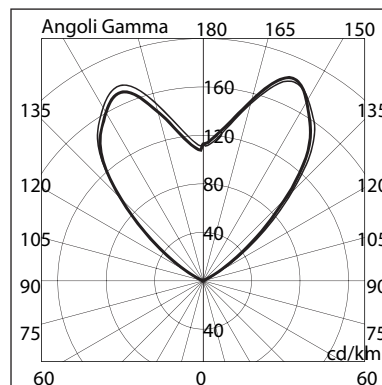

BL-7036

BL-7036.830

Lamp: TC-T

Power: 26W

Base: GX24 d-3

- Outdoor recessed ground luminaire
- Painted die-cast aluminium structure
- Stainless steel AISI 316 cover
- Transparent glass diffuser
- Aluminium reflector
- Silicon gaskets
- Stainless steel screws
- Technopolymer holder
- Painting using high resistance to UV and corrosion polyester powders