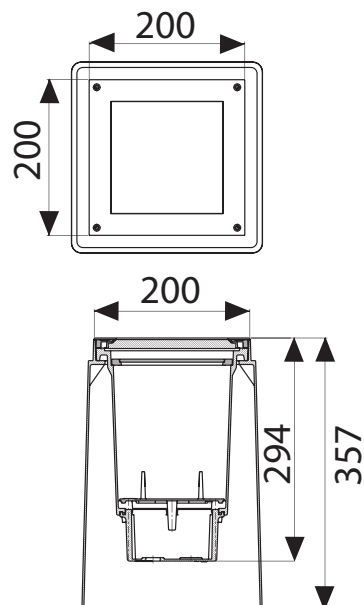

BL-7036

BL-7036.830

Lamp: TC-T

Power: 26W

Base: GX24 d-3

- Outdoor recessed ground luminaire
- Painted die-cast aluminium structure
- Stainless steel AISI 316 cover
- Transparent glass diffuser
- Aluminium reflector
- Silicon gaskets
- Stainless steel screws
- Technopolymer holder
- Painting using high resistance to UV and corrosion polyester powders